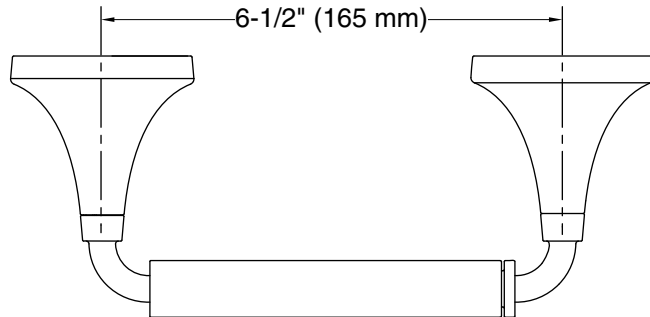

Features

- Pivoting holder makes changing toilet paper quick and simple
- Coordinates with Tone faucets, accessories, and showering components to complete your bathroom

Material

- Premium metal construction for durability and reliability
- KOHLER finishes resist corrosion and tarnishing

Technical Information

All product dimensions are nominal.

Installation Type: Wall-mount

Material: Zinc

Notes

Install this product according to the installation instructions.