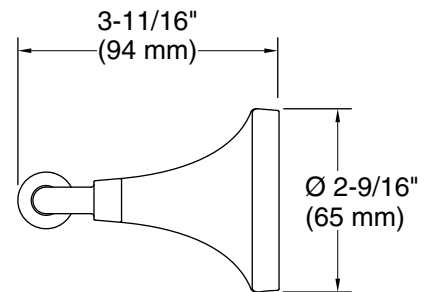

Features

- Pivoting holder makes changing toilet paper quick and simple
- Coordinates with Tone faucets, accessories, and showering components to complete your bathroom

Material

- Premium metal construction for durability and reliability
- KOHLER finishes resist corrosion and tarnishing

Technical Information

All product dimensions are nominal.

Installation Type: Wall-mount

Material: Zinc

Notes

Install this product according to the installation instructions.