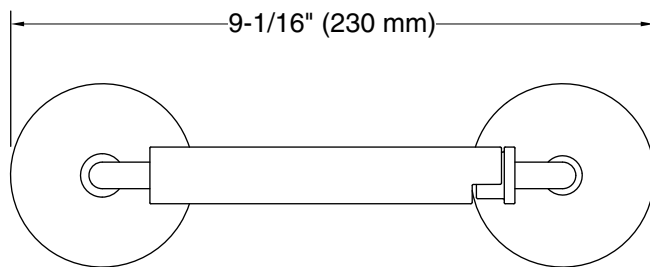

Features

- Pivoting holder makes changing toilet paper quick and simple
- Coordinates with Tone faucets, accessories, and showering components to complete your bathroom

Material

- Premium metal construction for durability and reliability
- KOHLER finishes resist corrosion and tarnishing

Technical Information

All product dimensions are nominal.

Installation Type: Wall-mount

Material: Zinc

Notes

Install this product according to the installation instructions.