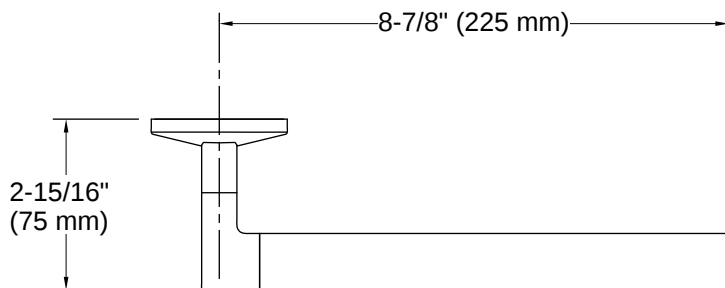

Installation Notes

Install this product according to the installation instructions.

CAUTION: Risk of personal injury. Do not install these products in any area where they are likely to be used inadvertently as a grab bar or support bar. These products are not designed or intended for use as a grab bar or support bar.