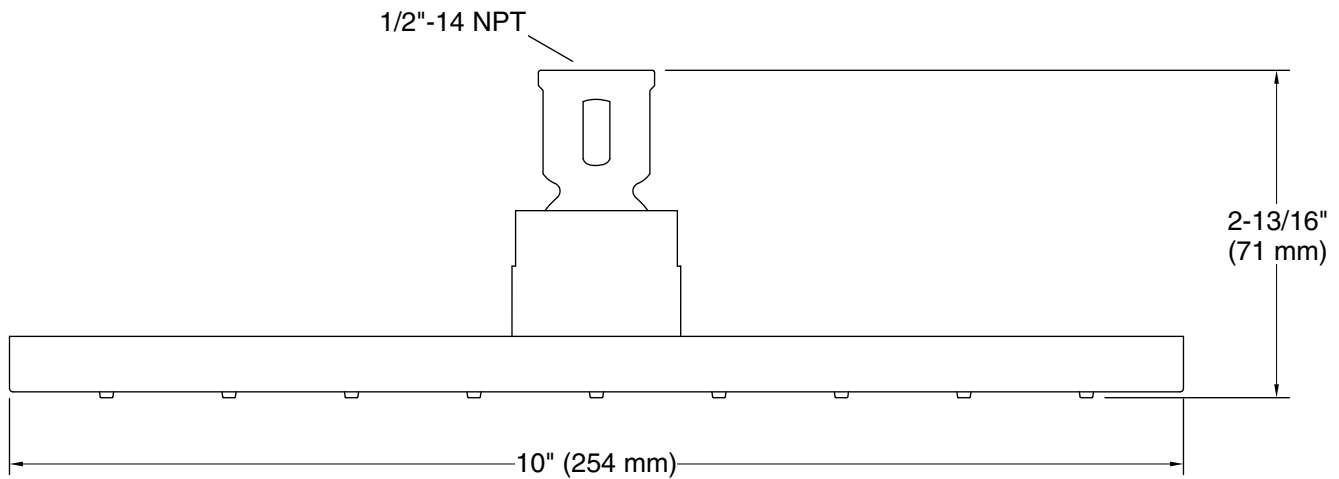

Technical Information

All product dimensions are nominal.

Showerhead/Body Spray:

Rated maximum flow: 1.75 gal/min (6.6 l/min)

flow:

Pressure: 80 psi (5.5 bar)

Notes

For use with automatic compensating valves rated at 1.4 gal/min (5.3 l/min) or less.