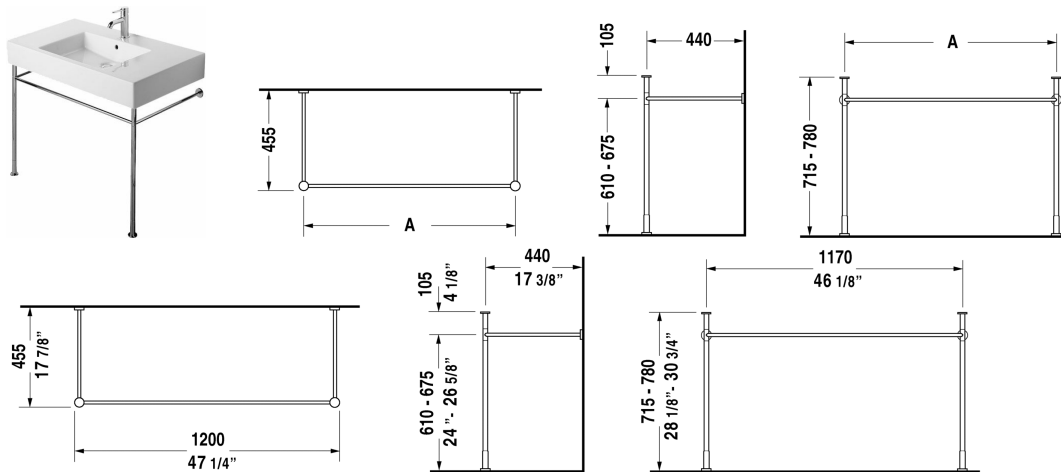

Vero Metal console # 0030731000

| Metal console | Dimension | Weight | Order number |
|--|------------------------|--------|--------------|
| height adjustable +2", for furniture washbasin # 032912 | | | |
| Colors | | | |
| 10 Chrome | | | |
| Variant | | | |
| Chrome | | 7.5 lb | 0030731000 |
| Suitable products | | | |
| Furniture washbasin with faucet deck, underside fully glazed, wall-mounted, hardware included, cUPC® listed*, 49 1/4" x 19 1/4" Inch | 49 1/4" x 19 1/4" Inch | | 032912 |

All drawings contain the necessary measurements which are subject to standard tolerances. They are stated in inch & mm and are non-binding. Exact measurements, in particular for customized installation scenarios, can only be taken from the finished ceramic piece.