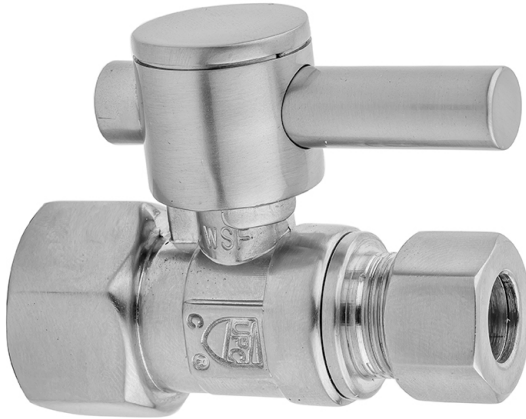

Quarter Turn Straight Pattern 3/8" IPS x 3/8" O.D. Supply Valve with Contempo Lever Handle

Model #: 618-2-

FEATURES:

- Straight pattern IPS x O.D. compression fit quarter turn ball valve
- 3/8" or 1/2" IPS inlet x 3/8" or 1/2" O.D. compression outlet
- All brass & fully finished

For additional cover tubes & escutcheons see 6007, 6015 or Sure Grip escutcheon & accessories section

AVAILABLE FINISHES:

Polished Chrome (PCH)	Satin Chrome (SC)	Bronze Umber (BU)
Satin Nickel (SN)	Pewter (PEW)	Caramel Bronze (CB)
Polished Nickel (PN)	Antique Brass (AB)	Antique Copper (ACU)
Oil-Rubbed Bronze (ORB)	Polished Brass (PB)	Polished Copper (PCU)
Vintage Bronze (VB)	Satin Brass (SB)	Matte Black (MBK)
Satin Gold (SG)	Polished Gold (PG)	Black Nickel (BKN)
White (WH)	Unlacquered Brass (ULB)	Satin Cooper (SCU)
Almond (ALD)	Amber (AMB)	Azure Blue (AZB)
Coral (COR)	Mint Green (GRN)	Stone Grey (GRY)
Lilac (LAC)	Light Blue (LBL)	Limon (LIM)
Plum (PLM)	Pink (PNK)	Red (RED)
Graphite (GPH)	Aged Unlacquered Brass (AUB)	