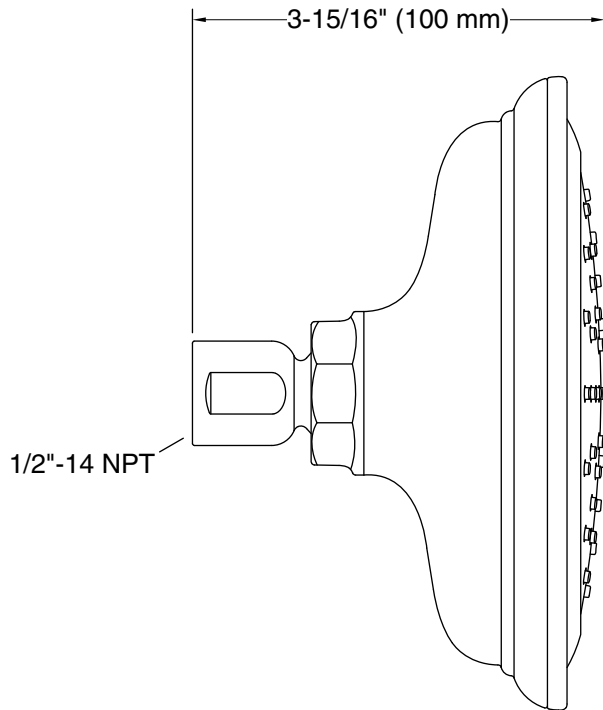

Features

- Optimized sprayface for maximum performance.
- MasterClean™ sprayface features an easy-to-clean surface that withstands mineral buildup.
- ½" NPT connection.
- 1.75 gpm (6.6 lpm) maximum flow rate at 45 psi (3.1 bar).
- Single-function showerhead with 48-nozzle 6" (152 mm) diameter sprayface.
- Coordinates with other products in the Artifacts collection.

Technical Information

All product dimensions are nominal.

Showerhead/Body Spray:

Rated maximum flow: 1.75 gal/min (6.6 l/min)

Pressure: 80 psi (5.5 bar)

Notes

For use with automatic compensating valves rated at 1.4 gal/min (5.3 l/min) or less.