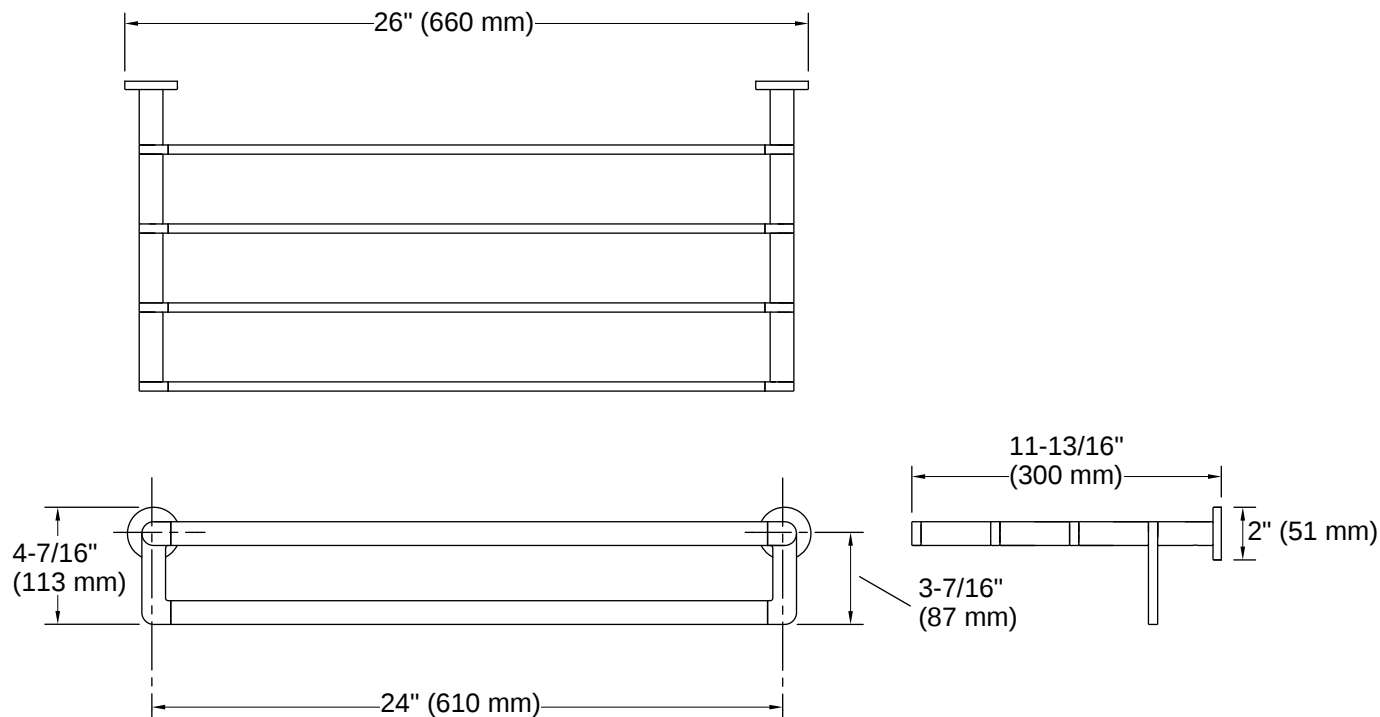

Installation

- Installation template included

Installation Notes

Install this product according to the installation instructions.