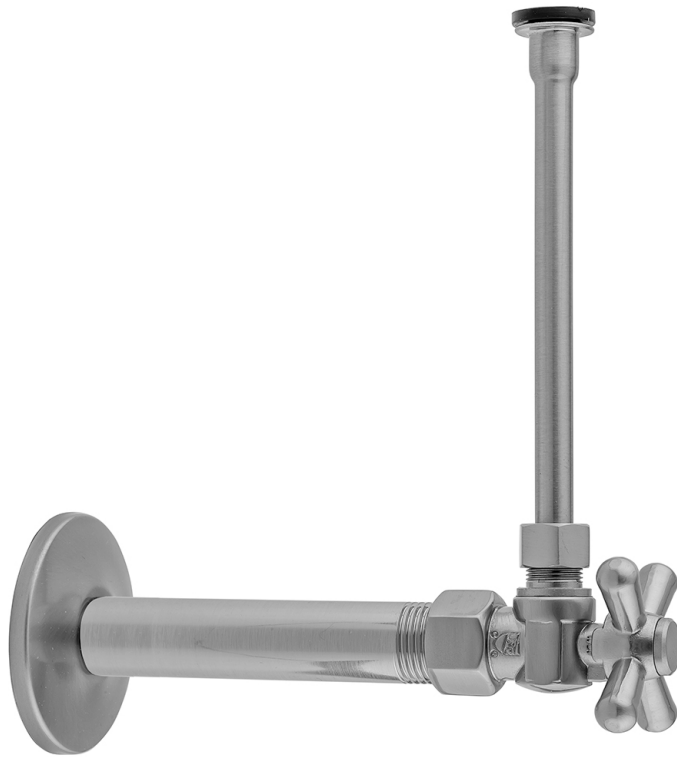

# Quarter Turn Angle Pattern 3/8" IPS x 3/8" O.D. Toilet Supply Kit with Standard Cross Handle, 20" Supply Tube, Escutcheon

**Model #: 615-72-**

## FEATURES:

- Complete Toilet Supply Kit
- Kit contains:
  - (1) Quarter Turn Angle Pattern 3/8" IPS x 3/8" O.D. Supply Valve with Standard Cross Handle P/N 615
  - (1) 20" Copper Supply Tube P/N 772
  - (1) Escutcheon P/N 740
  - (1) 3/8" Brass Nipple P/N 801-38.4

## SPECIFICATION DRAWING:

COMPONENTS	
DESCRIPTION	QTY:
ANGLE VALVE - STANDARD CROSS HANDLE	1
20" X 3/8" O.D. SUPPLY TUBE	1
ESCUTCHEON	1
PLASTIC FILL VALVE COUPLING NUT	1
4" NIPPLE	1