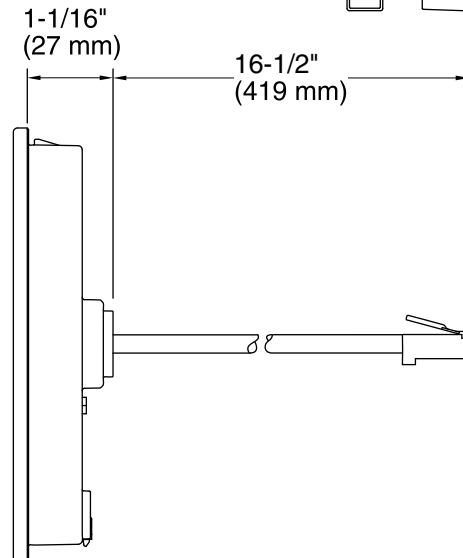

Technical Information

All product dimensions are nominal.

Max. Ambient temp: 125°F (51.7°C)

Notes

Install this product according to the installation instructions.

CAUTION: Risk of product damage. The digital interface is rated to operate in temperatures up to 140°F (60°C). Do not install where the temperature may exceed 140°F (60°C).

CAUTION: Risk of product damage. Do not install the digital interface above the steamhead of a steam unit.