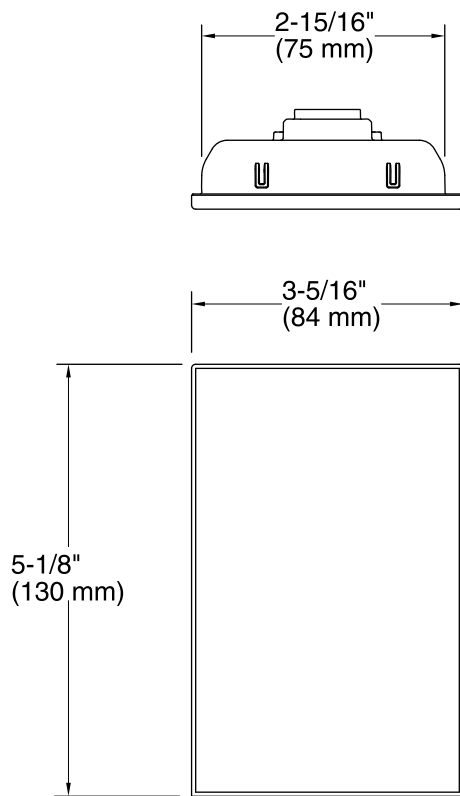

Technical Information

All product dimensions are nominal.

Max. Ambient temp: 125°F (51.7°C)

Notes

Install this product according to the installation instructions.

CAUTION: Risk of product damage. The digital interface is rated to operate in temperatures up to 140°F (60°C). Do not install where the temperature may exceed 140°F (60°C).

CAUTION: Risk of product damage. Do not install the digital interface above the steamhead of a steam unit.