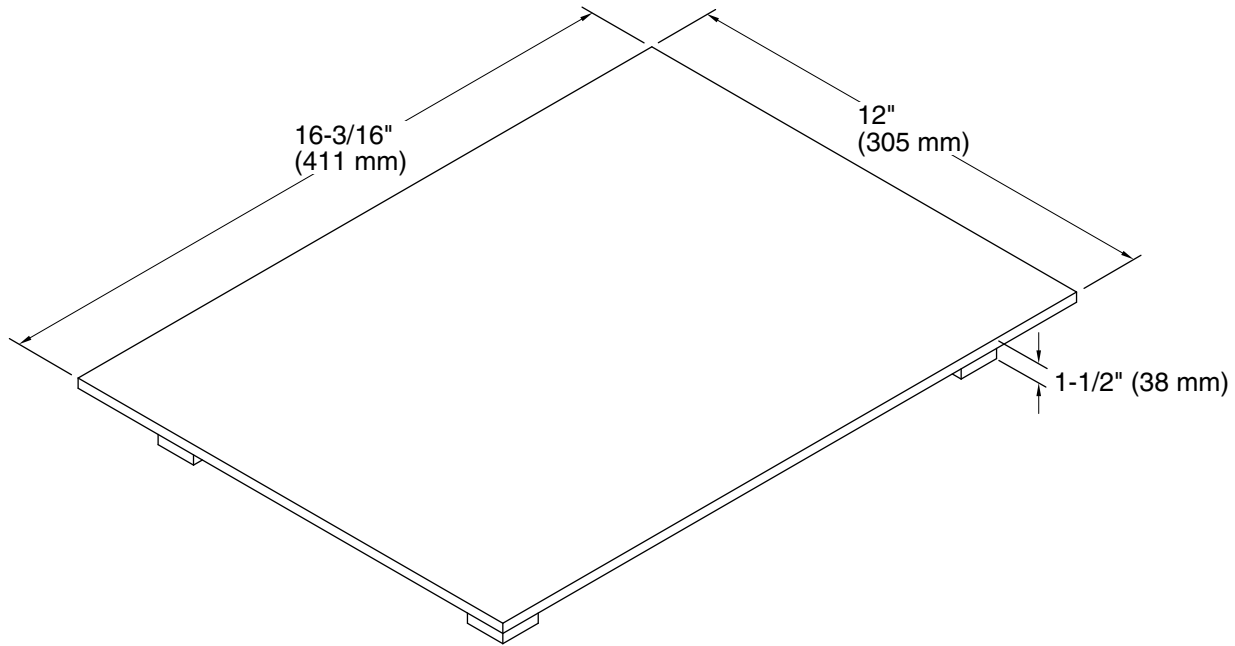

Technical Information

All product dimensions are nominal.

Material: Wood