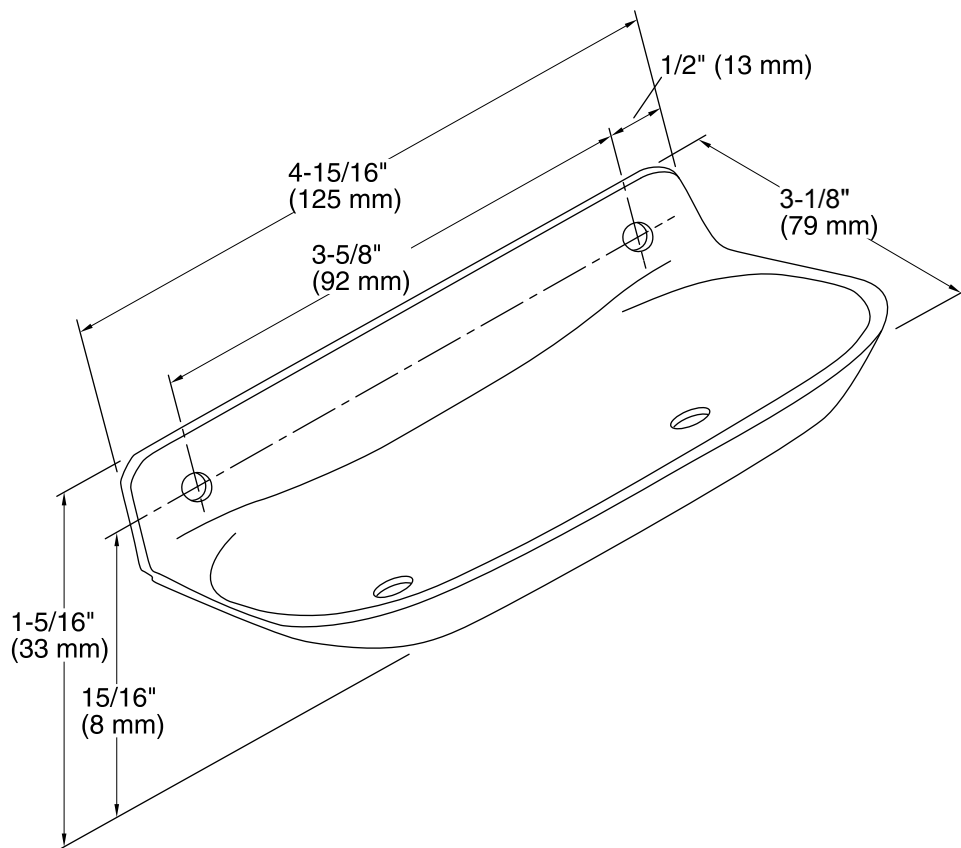

Brockway™
Soap Dish
K-8880

Features

- Solid brass construction.
- Bright chrome soap dish with drainage holes.
- For use with Brockway™ wash sink.

Codes/Standards

None Applicable

KOHLER® One-Year Limited Warranty

See website for detailed warranty information.

Available Color/Finishes

Color tiles intended for reference only.

Color Code Description

	BC	Bright Chrome
--	----	---------------

Technical Information

All product dimensions are nominal.