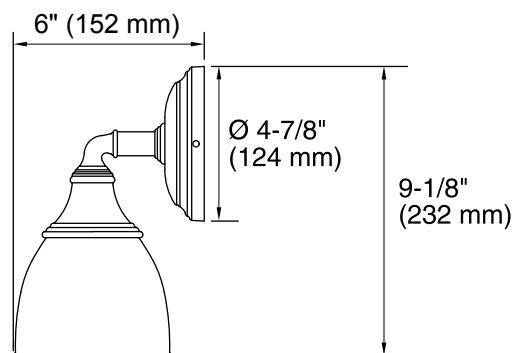

Product Specification

The double-light wall sconce shall be of metal construction. Sconce shall include installation hardware. Sconce shall require a maximum 100-W bulb (not supplied) for each light. Sconce shall be positioned facing up or down. Sconce shall complement the Devonshire faucet line. Double-light wall sconce shall be Kohler Model K-10571.