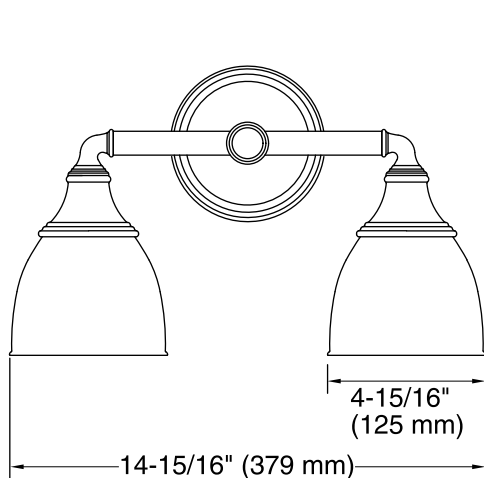

Product Specification

The double-light wall sconce shall be of metal construction. Sconce shall include installation hardware. Sconce shall require a maximum 100-W bulb (not supplied) for each light. Sconce shall be positioned facing up or down. Sconce shall complement the Devonshire faucet line. Double-light wall sconce shall be Kohler Model K-10571.