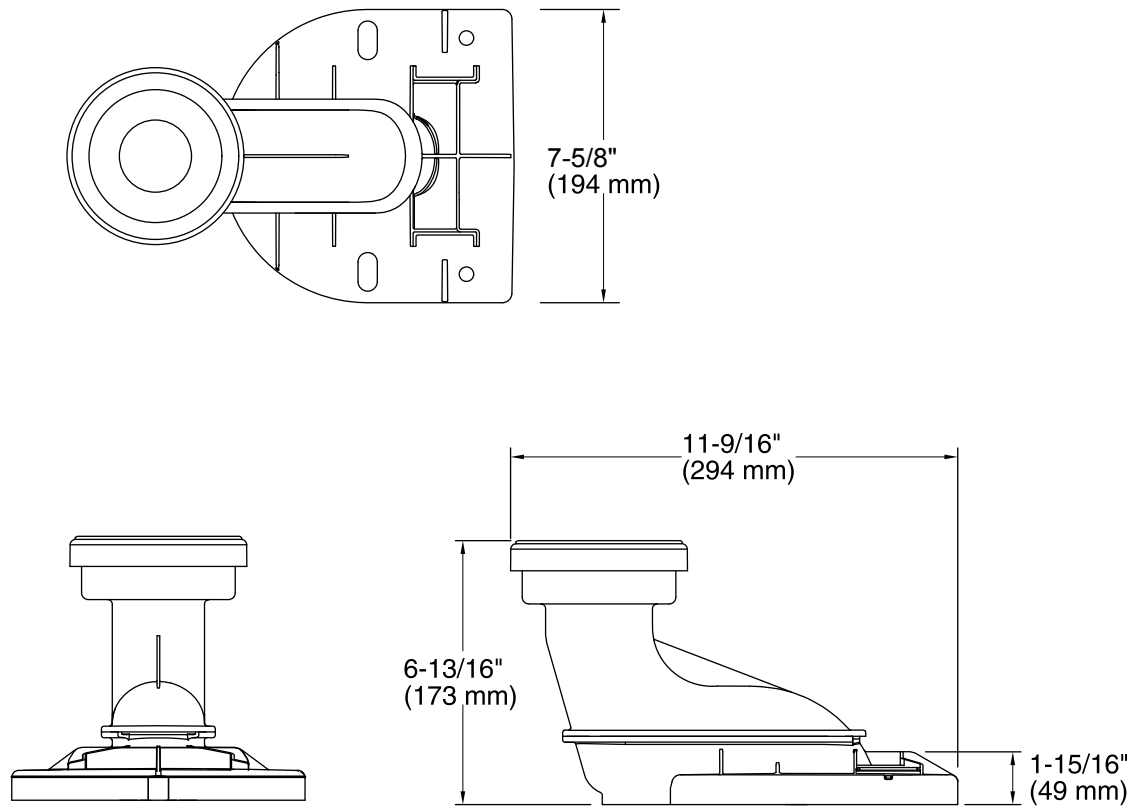

10" Rough-in Full Skirt Trap and Attachment System K-5383

Features

- 10" (254 mm) rough-in
- Converts standard 12" (305 mm) rough-in products to 10" (254 mm) configuration
- Plastic trapway
- For use with the K-3981 Tresham one-piece toilet, K-6428 Memoirs Stately skirted one-piece toilet and K-6424 Memoirs Classic skirted one-piece toilet

Codes/Standards

ASME A112.19.2/CSA B45.1

KOHLER® One-Year Limited Warranty

See website for detailed warranty information.

10" Rough-in Full Skirt Trap and Attachment System K-5383

Technical Information

All product dimensions are nominal.

Rough-in: 10

Notes

Install this product according to the installation instructions.