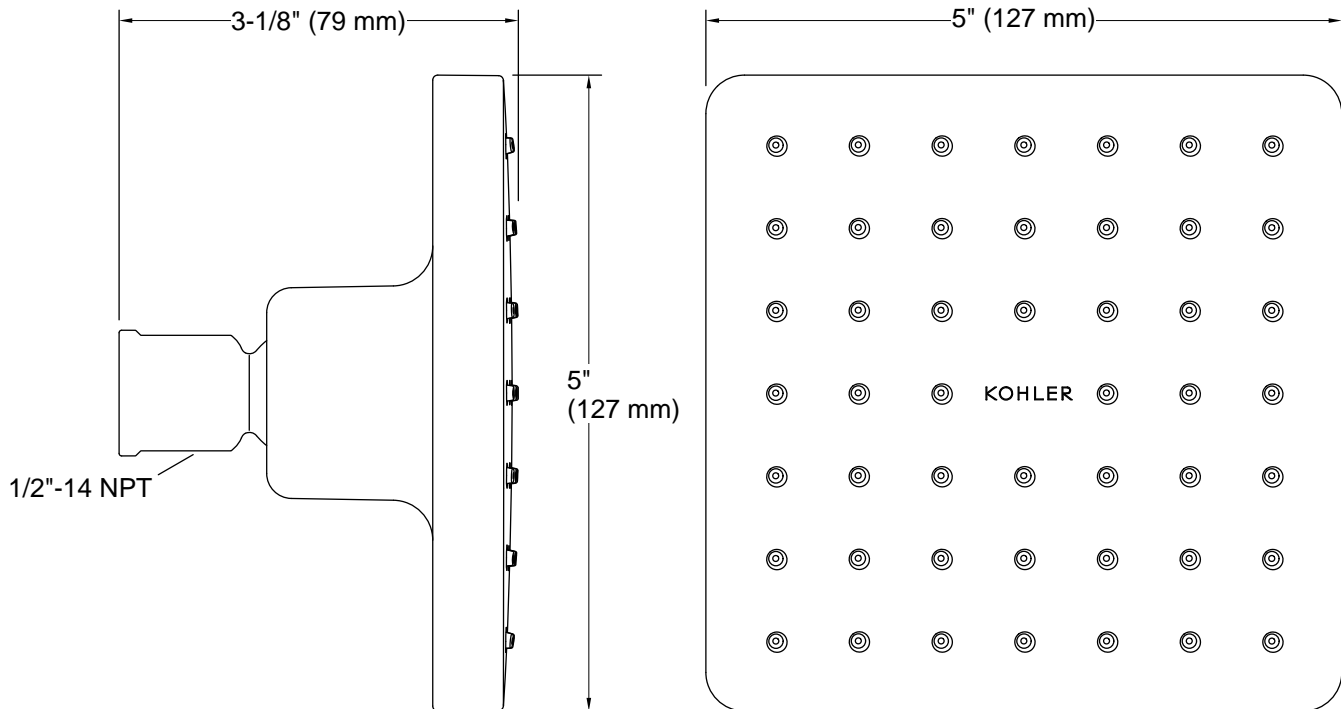

Technical Information

All product dimensions are nominal.

Drain included: No

Spout:

Handshower:

Rated maximum flow: 0 gal/min (0 l/min)

Showerhead/Body Spray:

Rated maximum flow: 1.75 gal/min (6.6 l/min)

Notes

Install this product according to the installation instructions.