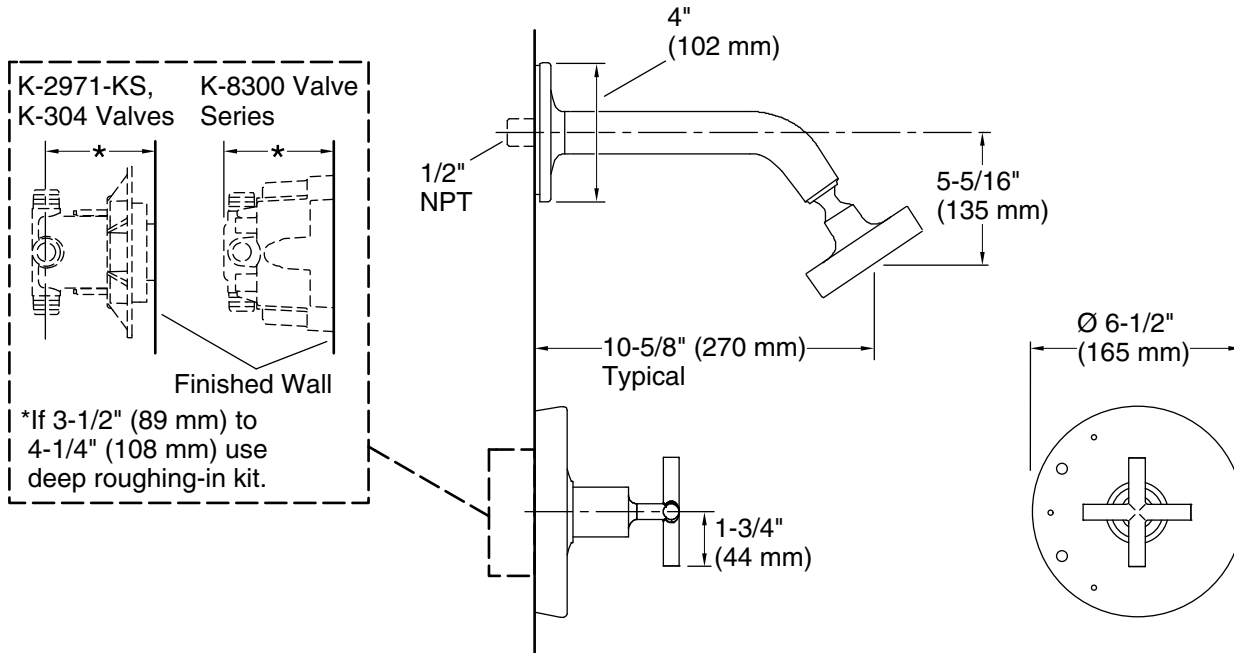

10-4-2025 20:22 - US/CA

THE BOLD LOOK
OF **KOHLER**®

KOHLER Faucets Rite-Temp® shower trim kit with cross handle, 2.5 gpm
Purist®
K-TS14422-3

Technical Information

All product dimensions are nominal.

Spout:

Shower/Rainhead rated max flow: 2.5 gal/min (9.5 l/min)

Notes

Install the product according to the installation guide.

NOTICE: Risk of product damage. Long screws for installing trim can damage the K-2971-KS valve. Consult the trim installation guide to verify if the thin wall installation kit (88526) is needed.