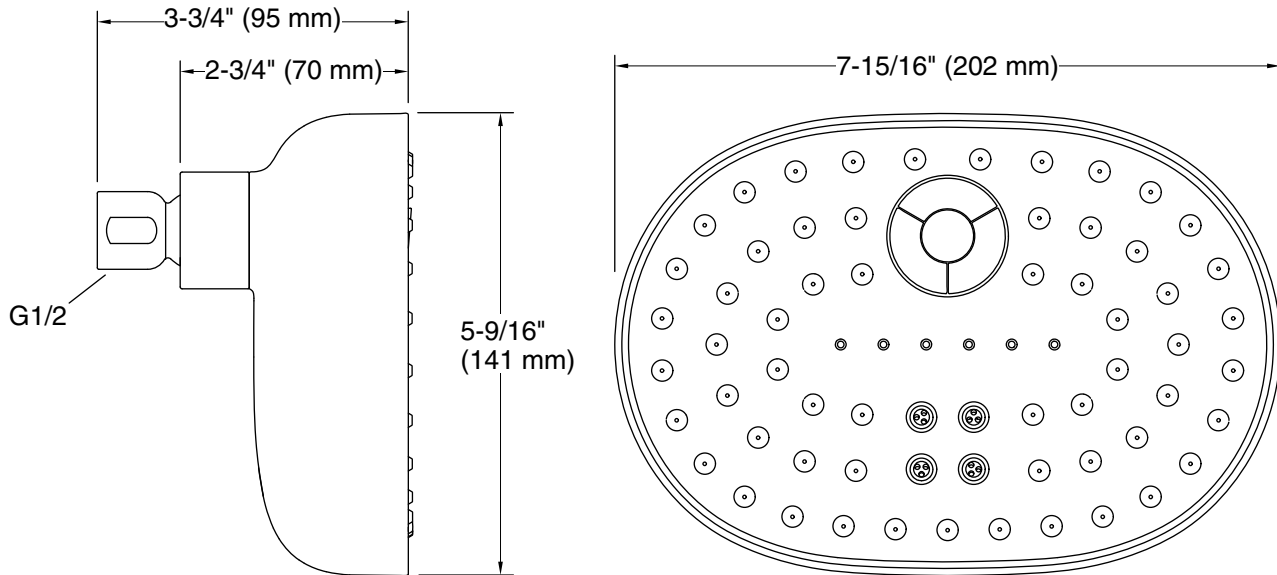

Features

- Multifunction showerhead with advanced spray engine provides three spray experiences: Full Coverage with Katalyst technology, Deep Massage, and Cloud.
- Full Coverage with Katalyst technology delivers a drenching spray experience, ideal for rinsing shampoo from hair; oblong shape targets shoulders.
- Deep Massage streams twist and swirl, targeting sore muscles to ease away aches and pains.
- Cloud spray experience restores with a thick cloud of silky, super-fine water droplets.
- MasterClean™ sprayface features an easy-to-clean surface that withstands mineral buildup.
- Optimized sprayface for maximum performance.
- 2.5 gpm (9.5 lpm) maximum flow rate at 80 psi (5.5 bar).

Installation

- 1/2 -14 NPT connection.
- Wall-mount.
- Shower arm and flange sold separately.

Recommended Products/Accessories

K-23723 Faucet cleaner
K-26318 Shower arm and flange

Codes/Standards

ASME A112.18.1/CSA B125.1
DOE - Energy Policy Act 1992

Technical Information

All product dimensions are nominal.

Showerhead/Body Spray:

Rated maximum flow: 2.5 gal/min (9.5 l/min)

flow:

Pressure: 80 psi (5.5 bar)