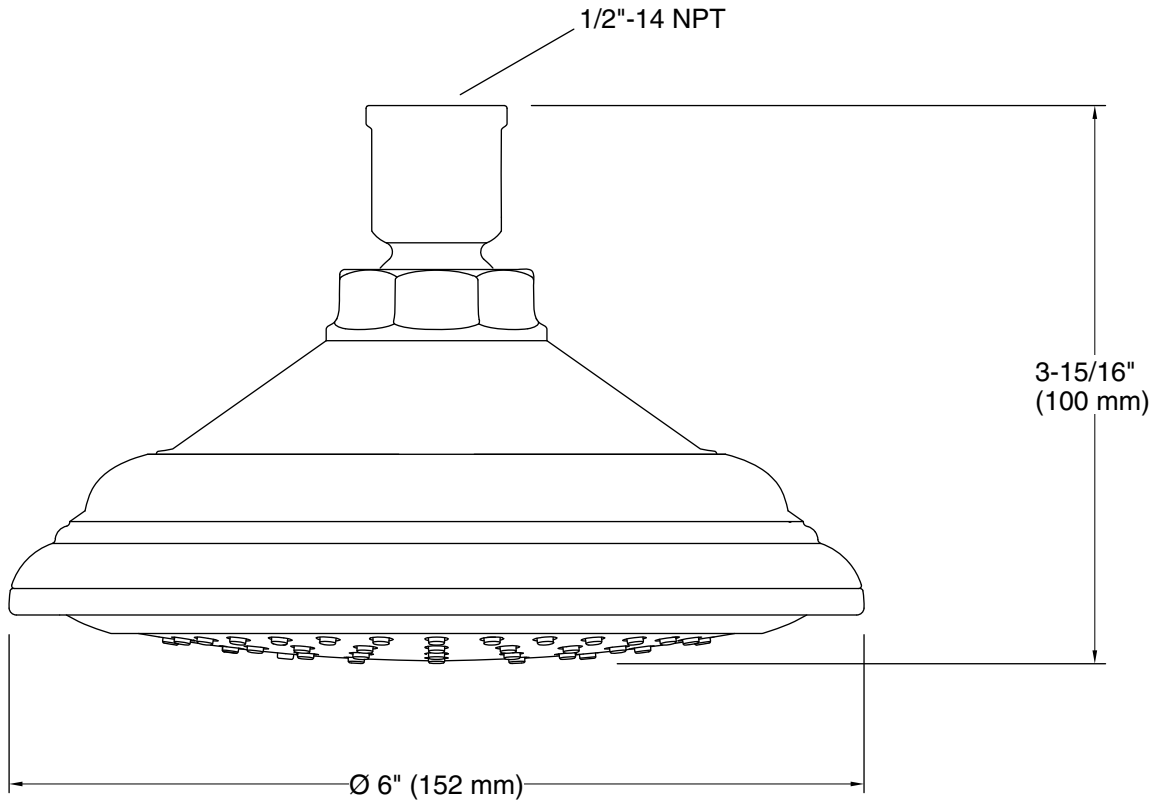

Features

- Single-function showerhead with 66-nozzle 5-1/2" (140 mm) diameter sprayface.
- Optimized sprayface for maximum performance.
- MasterClean™ sprayface features an easy-to-clean surface that withstands mineral buildup.
- 2.5 gpm (9.5 lpm) maximum flow rate.

Technology

- Katalyst® air-induction technology infuses water with air, creating bigger drops for a more powerful spray.

Installation

- 1/2 -14 NPT connection.

Recommended Products/Accessories

- K-72775 Shower Arm and Flange
- K-23723 Faucet cleaner

Technical Information

All product dimensions are nominal.

Showerhead/Body Spray:

Rated maximum flow: 2.5 gal/min (9.5 l/min)

Notes

Install this product according to the installation guide.