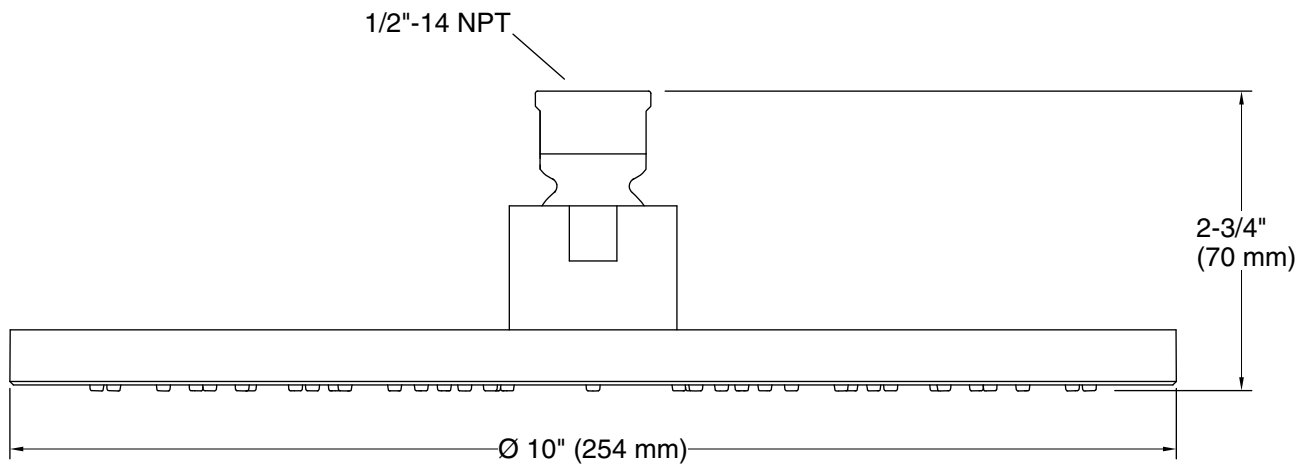

Technical Information

All product dimensions are nominal.

Showerhead/Body Spray:

Rated maximum flow: 2.5 gal/min (9.5 l/min)

Notes

Install this product according to the installation instructions.