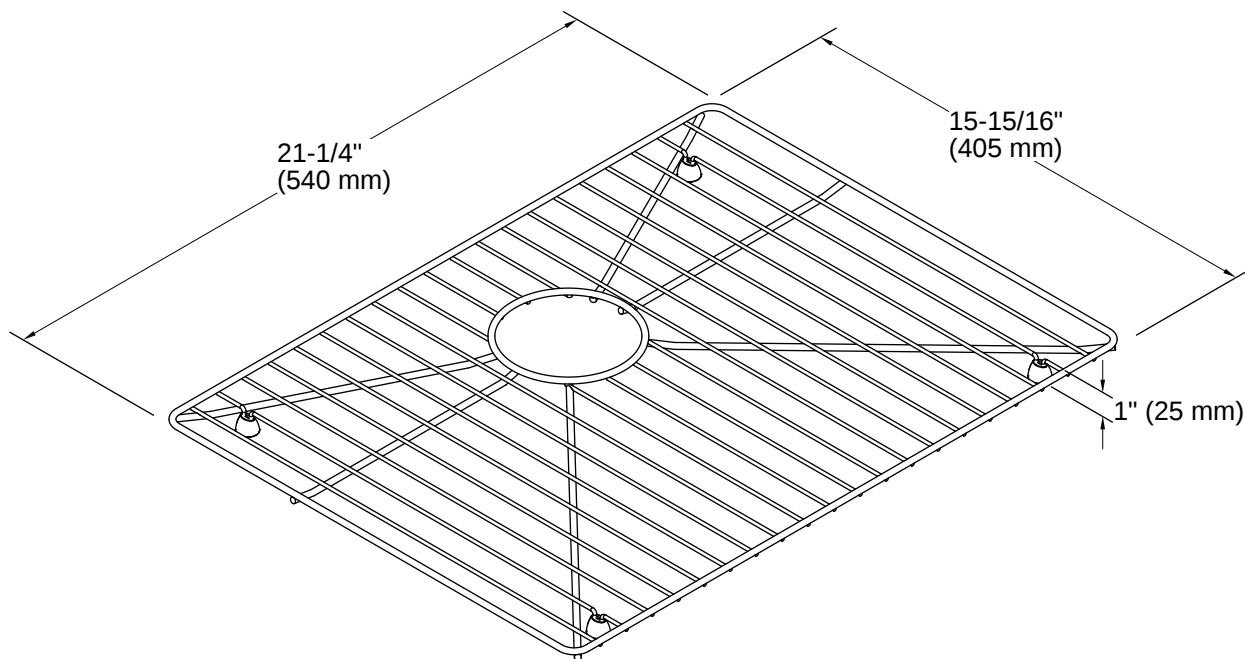

Installation Notes

Install this product according to the installation instructions.