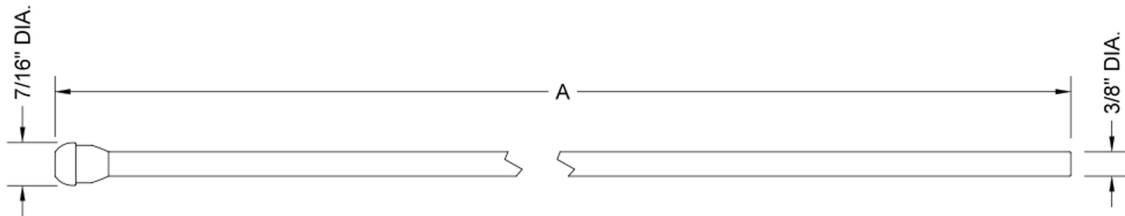

# Flexible Smooth Copper 3/8" O.D. x 20" Long Faucet Supply Tube

**Model #: 662-**

**FEATURES:**

- Use with 3/8" O.D. supply valves

**AVAILABLE FINISHES:**

Polished Chrome (PCH)	Satin Chrome (SC)	Bronze Umber (BU)
Satin Nickel (SN)	Pewter (PEW)	Caramel Bronze (CB)
Polished Nickel (PN)	Antique Brass (AB)	Antique Copper (ACU)
Oil-Rubbed Bronze (ORB)	Polished Brass (PB)	Polished Copper (PCU)
Vintage Bronze (VB)	Satin Brass (SB)	Matte Black (MBK)
Satin Gold (SG)	Polished Gold (PG)	Black Nickel (BKN)
White (WH)	Unlacquered Brass (ULB)	Satin Cooper (SCU)
Almond (ALD)	Amber (AMB)	Azure Blue (AZB)
Coral (COR)	Mint Green (GRN)	Stone Grey (GRY)
Lilac (LAC)	Light Blue (LBL)	Limon (LIM)
Plum (PLM)	Pink (PNK)	Red (RED)
Graphite (GPH)	Aged Unlacquered Brass (AUB)	

**SPECIFICATION DRAWING:**

JACLO FAUCET SUPPLY TUBE		
PART. #	DESCRIPTION	A
661-	3/8" OD x 12" FAUCET SUPPLY TUBE	12"
662-	3/8" OD x 20" FAUCET SUPPLY TUBE	20"
663-	3/8" OD x 30" FAUCET SUPPLY TUBE	30"
664-	3/8" OD x 36" FAUCET SUPPLY TUBE	36"