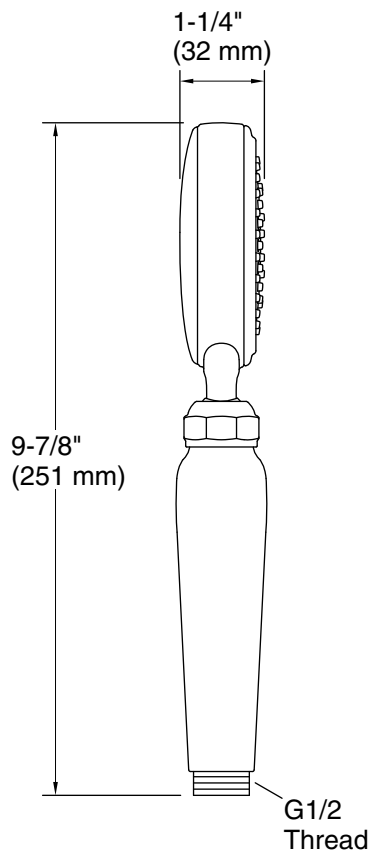

Technical Information

All product dimensions are nominal.

Drain included: No

Handshower:

Rated maximum flow: 2.5 gal/min (9.5 l/min)

Pressure: 45 psi (3.1 bar)

Notes

Install this product according to the installation instructions.

Plumbing codes require an atmospheric vacuum breaker (such as Kohler Model K-9660) be installed in-line with handshowers. Please consult with local plumbing officials.