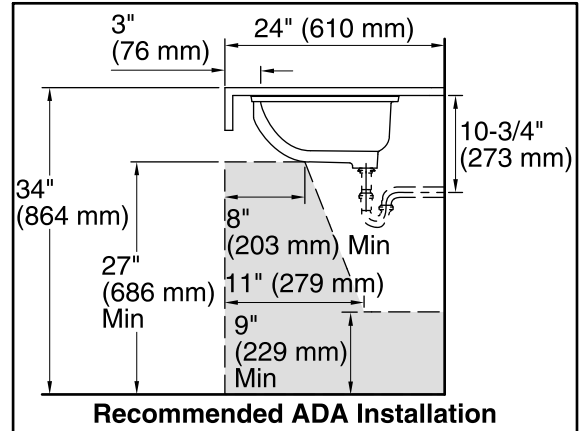

Color	Code	Description
-------	------	-------------

0 White

96 Biscuit

47 Almond

Technical Information

All product dimensions are nominal.

Installation:	Under-mount, Drop-in
Bowl area	Length: 17" (432 mm)
	Width: 14" (356 mm)
	Water depth: 4" (102 mm)
Drain hole:	1-1/4" (32 mm)
Template:	1151011-7, not required, not included

Supplied basin clamp assemblies require 1" (25 mm) minimum countertop thickness. Installer must supply anchors for thinner countertops.

ADA, OBC, CSA B651 compliant when installed to the specific requirements of these regulations.