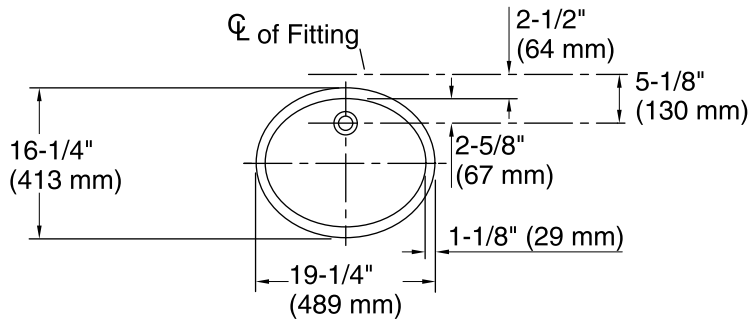

Color	Code	Description
-------	------	-------------

0 White

96 Biscuit

47 Almond

Technical Information

All product dimensions are nominal.

Installation:	Under-mount, Drop-in
Bowl area	Length: 17" (432 mm)
	Width: 14" (356 mm)
	Water depth: 4" (102 mm)
Drain hole:	1-1/4" (32 mm)
Template:	1151011-7, not required, not included