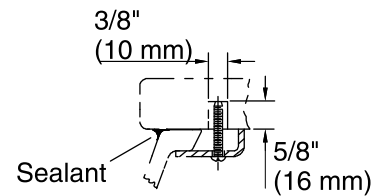

Color	Code	Description
-------	------	-------------

0 White

96 Biscuit

47 Almond

Technical Information

All product dimensions are nominal.

Installation:	Under-mount, Drop-in
Bowl area	Length: 17" (432 mm)
	Width: 14" (356 mm)
	Water depth: 4" (102 mm)
Drain hole:	1-1/4" (32 mm)
Template:	1151011-7, not required, not included