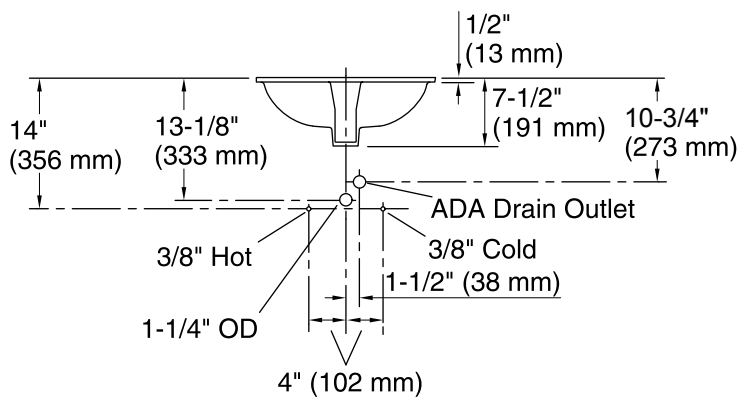

Color	Code	Description
-------	------	-------------

0 White

96 Biscuit

47 Almond

Technical Information

All product dimensions are nominal.

Installation:	Under-mount, Drop-in
Bowl area	Length: 17" (432 mm)
	Width: 14" (356 mm)
	Water depth: 4" (102 mm)
Drain hole:	1-1/4" (32 mm)
Template:	1151011-7, not required, not included