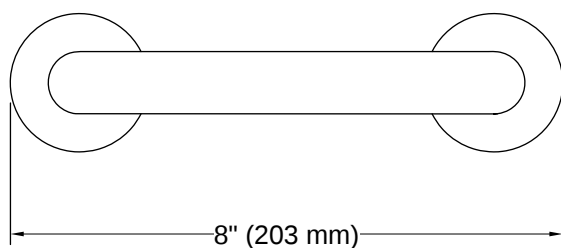

Installation

- Installation template included

Installation Notes

Install this product according to the installation instructions.