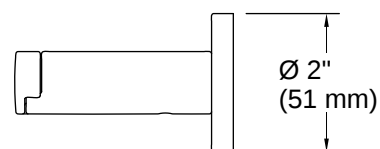

Installation

- Installation template included

Installation Notes

Install this product according to the installation instructions.