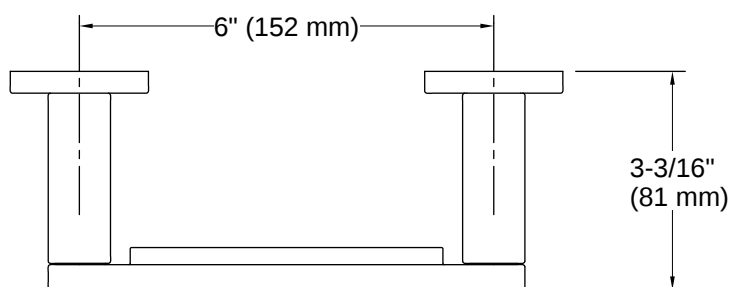

Installation

- Installation template included

Installation Notes

Install this product according to the installation instructions.