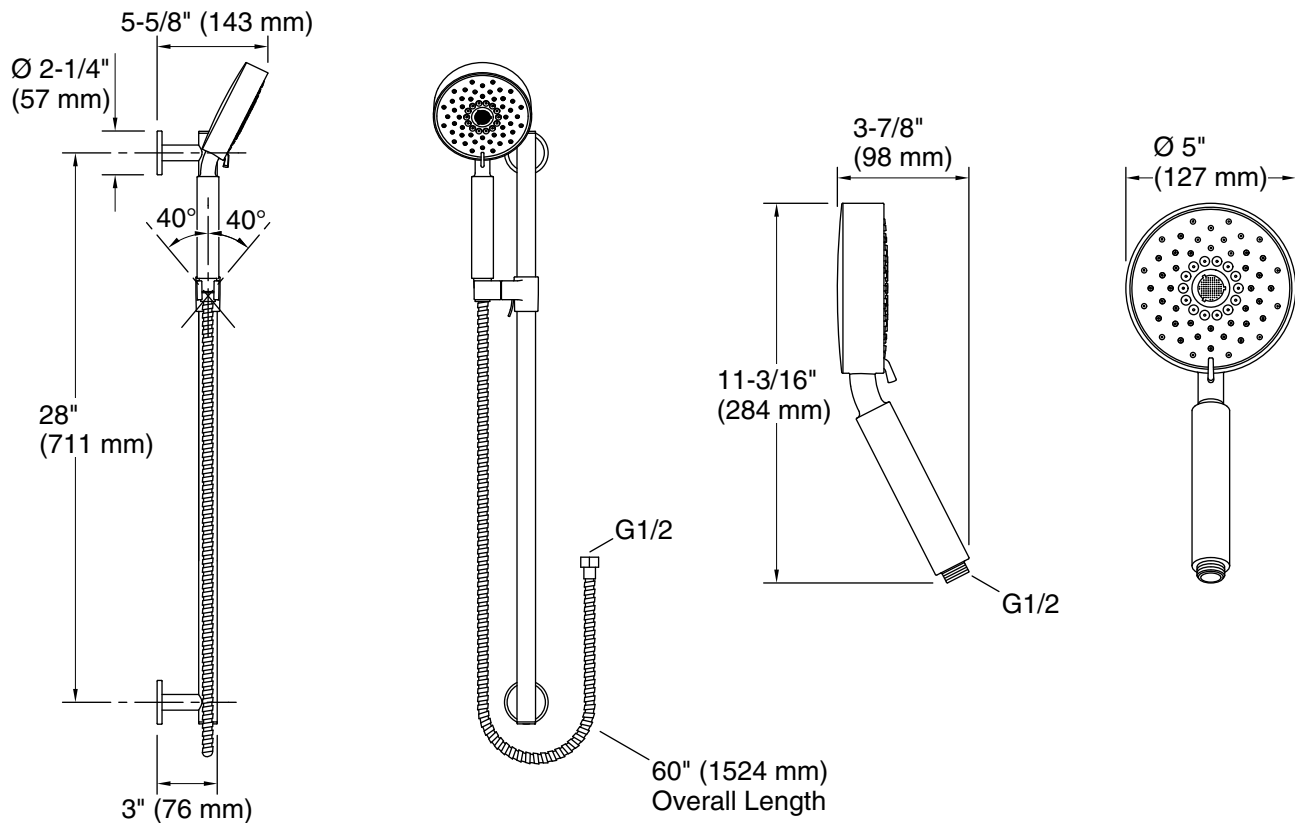

Features

- Includes Purist™ 2.5-gpm multifunction handshower, 60" metal hose, 30" slidebar and contemporary slidebar trim
- Multifunction showerhead and handshower each have advanced spray engines to provide three experiences: full coverage, pulsating massage, and silk spray
- Full coverage spray produces an encompassing spray ideal for everyday use
- Pulsating massage spray targets sore muscles to ease away aches and pains
- Silk spray releases a dense, luxurious spray ideal for rinsing
- Thumb tab allows for a smooth transition between sprays
- Combination of balance, weight, grip, and angle makes this handshower comfortable and easy to use
- MasterClean™ sprayface features an easy-to-clean surface that withstands mineral buildup
- 2.5 gpm (9.5 lpm) maximum flow rate
- 30" slidebar features adjustable mounting brackets for installation flexibility
- Coordinates with Purist™, Stillness™, and Composed™ faucets and accessories
- Features a nonpositive shutoff: water-saving pause mode to temporarily reduce water flow
- Pause feature temporarily pauses water flow to conserve water while you lather, shave, or shampoo

Technical Information

All product dimensions are nominal.

Handshower:

Rated maximum flow: 2.5 gal/min (9.5 l/min)

Notes

Install this product according to the installation instructions.

IMPORTANT! The slide bar must be mounted to stud framing supports at both the top and bottom mounting locations. Plastic wall anchors will not support the slide bar. Do not use or depend on plastic wall anchors to attach the slide bar.

Plumbing codes may require that an atmospheric vacuum breaker be installed in-line to handshowers. Consult with local codes.

ADA compliant when installed to the specific requirements of these regulations.