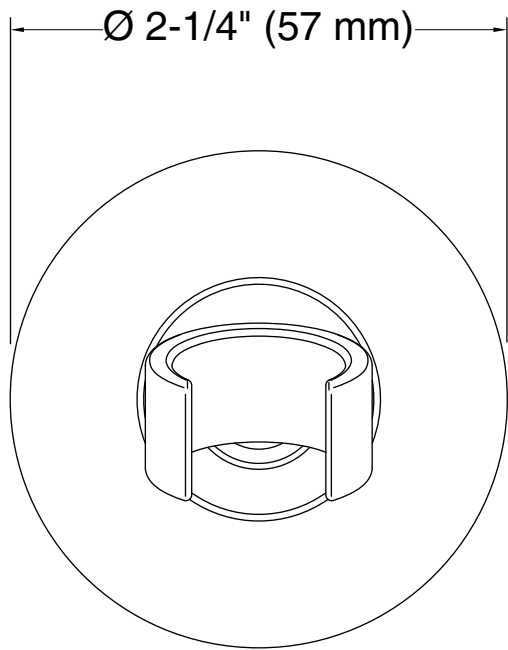

Features

- Bracket pivots and rotates to position handshower at desired angle.
- Coordinates with Forté faucets and accessories.

Material

- Brass construction.
- KOHLER finishes resist corrosion and tarnishing.

Installation

- Wall-mount.

Codes/Standards

ASME A112.18.1/CSA B125.1

KOHLER® Faucet Lifetime Limited Warranty

See website for detailed warranty information.

Available Colors/Finishes

Color tiles intended for reference only.

Technical Information

All product dimensions are nominal.

Material: Brass

Notes

Install this product according to the installation guide.