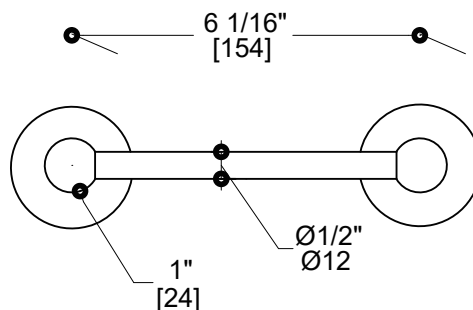

WARRANTY:

Lifetime Limited (Residential Use)
One Year (Commercial Use)

NOTE: Dimensions and specifications are subject to change without notice.