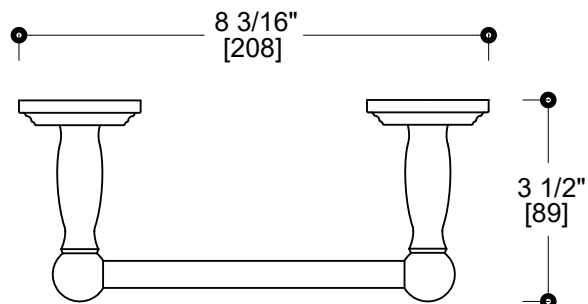

FLORENCE COLLECTION PIVOT TISSUE HOLDER 322158P

PRODUCT NAME: FLORENCE PIVOT TISSUE HOLDER

PRODUCT CODE: 322158P

MATERIAL: All-brass construction

STOCKED FINISHES:

- Polished Chrome (99)
- Brushed Nickel (81)
- Polished Nickel (68)
- Matte Black (48)
- New World Bronze(80)
- Polished Brass(72)