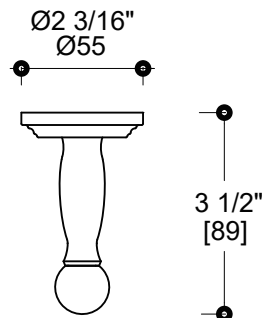

WARRANTY:

Lifetime Limited (Residential Use)
One Year (Commercial Use)

NOTE: Dimensions and specifications are subject to change without notice.