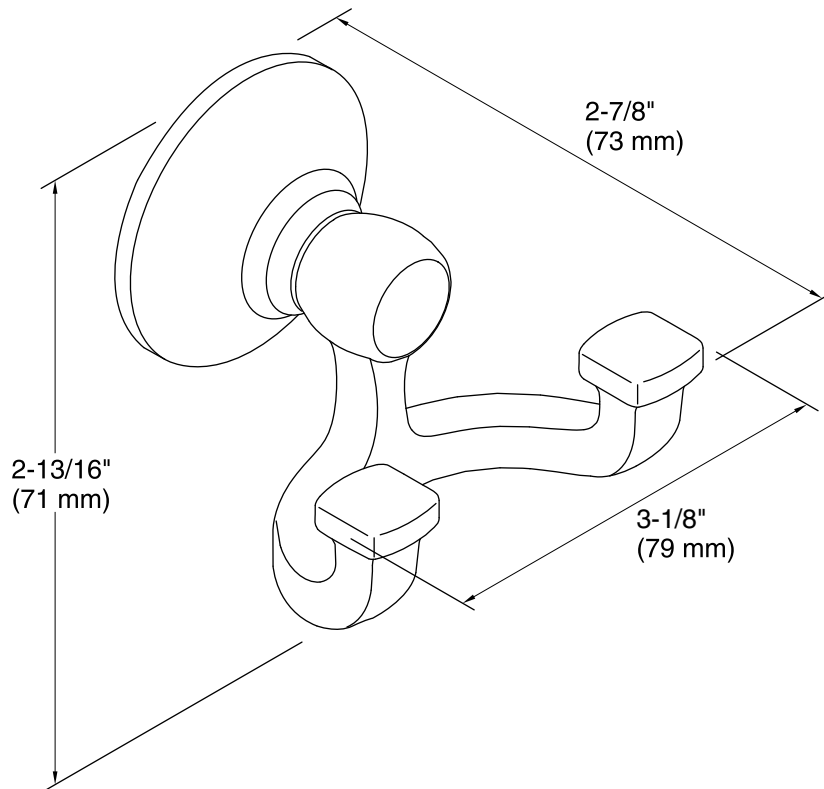

Technical Information

All product dimensions are nominal.

Notes

Install this product according to the installation guide.

CAUTION: Risk of personal injury. Do not install these products in any area where they are likely to be used inadvertently as a grab bar or support bar. These products are not designed or intended for use as a grab bar or support bar.