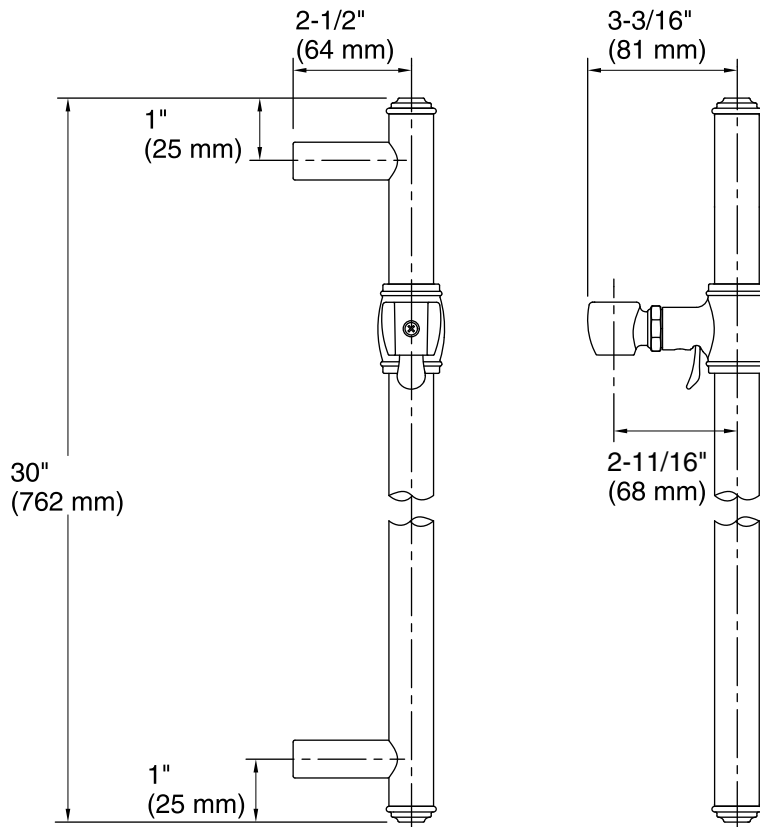

### Features

- Allows handshower to be raised or lowered to desired height for customized showering experience.
- Handshower not included.
- Coordinates with other products in the Artifacts™ collection.
- 3-3/16" (81 mm) x 2-1/2" (64 mm) x 30" (762 mm)

### Installation

- Wall-mount.

ADA CSA B651 OBC

## Technical Information

All product dimensions are nominal.