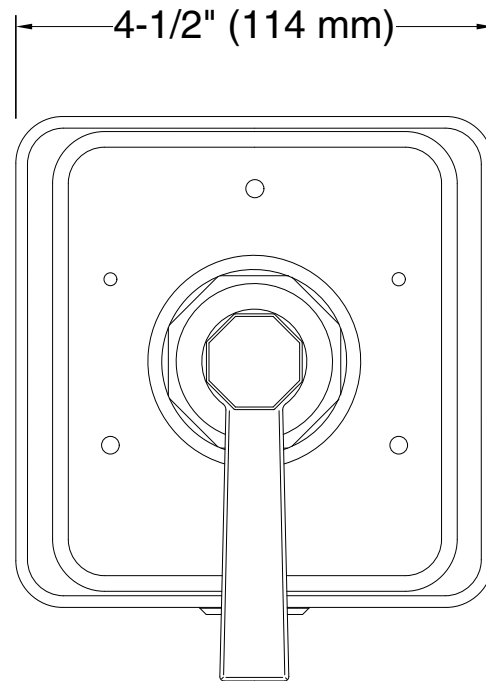

Technical Information

All product dimensions are nominal.

Notes

Install this product according to the installation instructions.

ADA, OBC, CSA B651 compliant when installed to the specific requirements of these regulations.