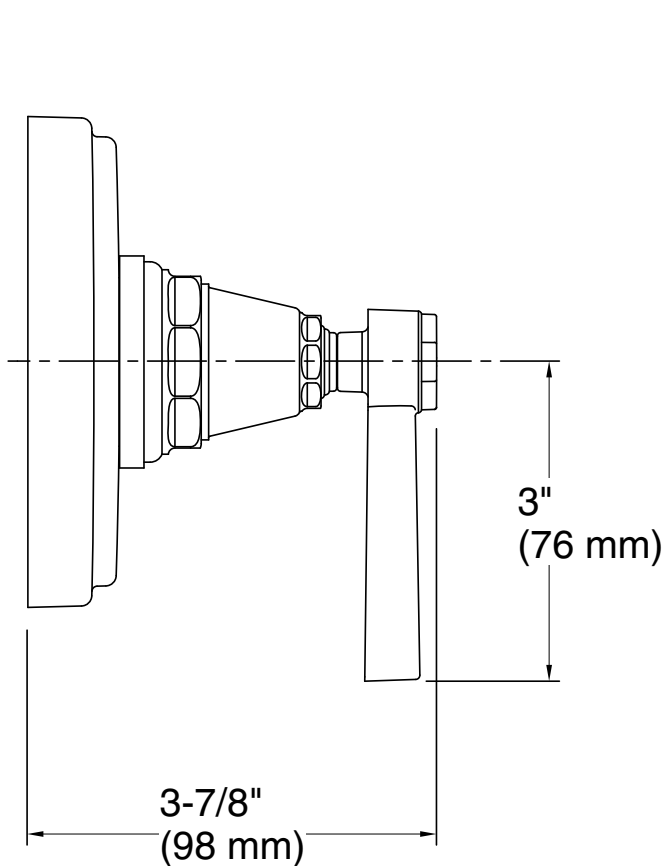

Technical Information

All product dimensions are nominal.

Notes

Install this product according to the installation instructions.

ADA, OBC, CSA B651 compliant when installed to the specific requirements of these regulations.