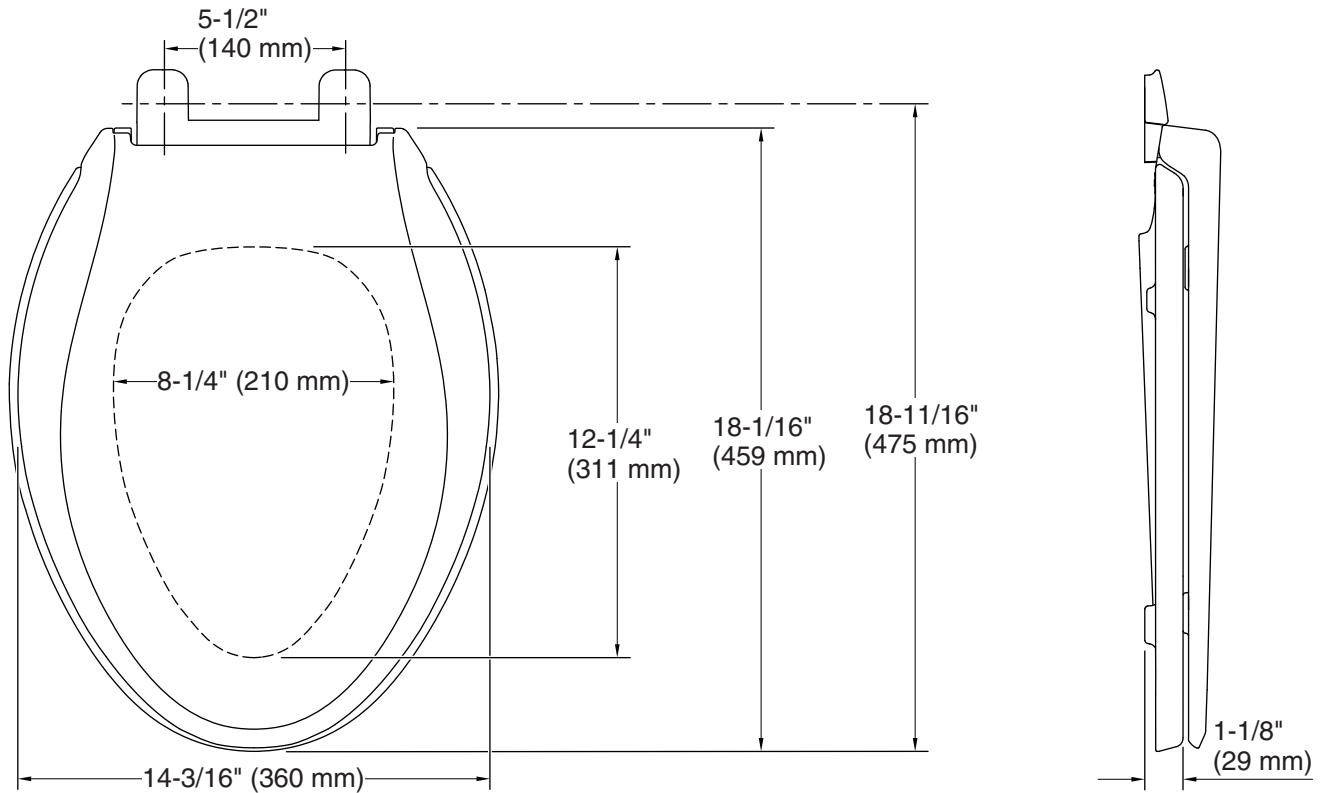

Color	Code	Description
	0	White
	96	Biscuit
	47	Almond
	NY	Dune
	95	Ice™ Grey
	G9	Sandbar
	K4	Cashmere
	58	Thunder™ Grey
	7	Black Black™

Technical Information

All product dimensions are nominal.

Seat shape type: Elongated
Seat front type: Closed-front
Seat-mounting holes: 5-1/2" (140 mm)