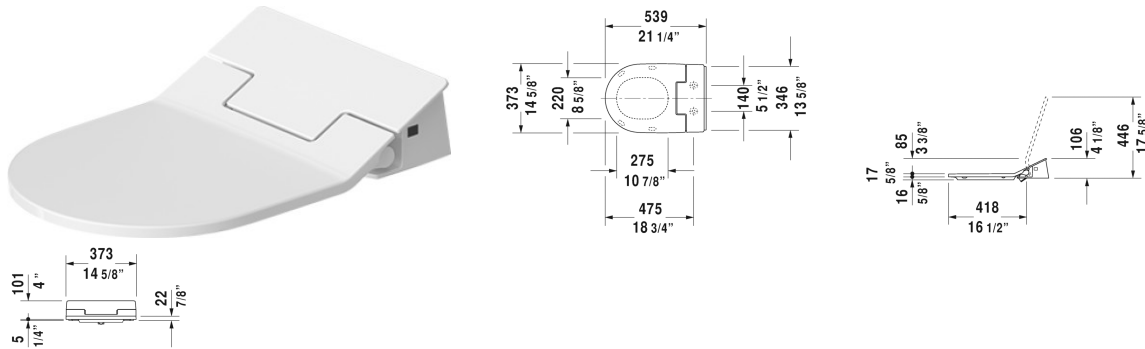

SensoWash® Slim SensoWash® Slim shower-toilet seat for ME by Starck, Starck 2, Starck 3 and Darling New* # 611000001001300 / 611000001501300

< 14 3/4" Inch >

SensoWash® Slim shower-toilet seat for ME by Starck, Starck 2, Starck 3 and Darling New*	Dimension	Weight	Order number
Rear-, Lady- and Comfortwash, with slow close, night light, remote control included, locking function via remote control, self-cleaning wand, on / off-button, with concealed connections, automatic drainage in periods of prolonged disuse			
Colors			
00 White			
Variant			
AC 100-120V, 50-60 Hz, individual adjustment of water temperature, spray wand position and water spray intensity, seat and lid easily removable with one hand	14 3/4" x 21 1/4" Inch	12.1 lb	611000001001300
AC 100-120V, 50-60 Hz, individual adjustment of water temperature, spray wand position and water spray intensity, seat and lid easily removable with one hand, heated seat, seat/lid material thermoplastic	14 3/4" x 21 1/4" Inch	12.1 lb	611000001501300
Infobox			
Install a water water softener with water hardness ≥ 2.4 mmol/l ($\geq 14^\circ$ dH or 24° fH).			
Suitable products			
Toilet wall-mounted for SensoWash® washdown model, only in combination with SensoWash, connecting elements for SensoWash with concealed connections included, Durafix included, cUPC® listed*, WaterSense® listed, 14 5/8" x 24 3/8" Inch	14 5/8" x 24 3/8" Inch		254459
Toilet wall-mounted for SensoWash® washdown model, only in combination with SensoWash, connecting elements for SensoWash with concealed connections included, Durafix included, cUPC® listed*, WaterSense® listed, 14 5/8" x 24 3/8" Inch	14 5/8" x 24 3/8" Inch		222659

All drawings contain the necessary measurements which are subject to standard tolerances. They are stated in inch & mm and are non-binding. Exact measurements, in particular for customized installation scenarios, can only be taken from the finished ceramic piece.