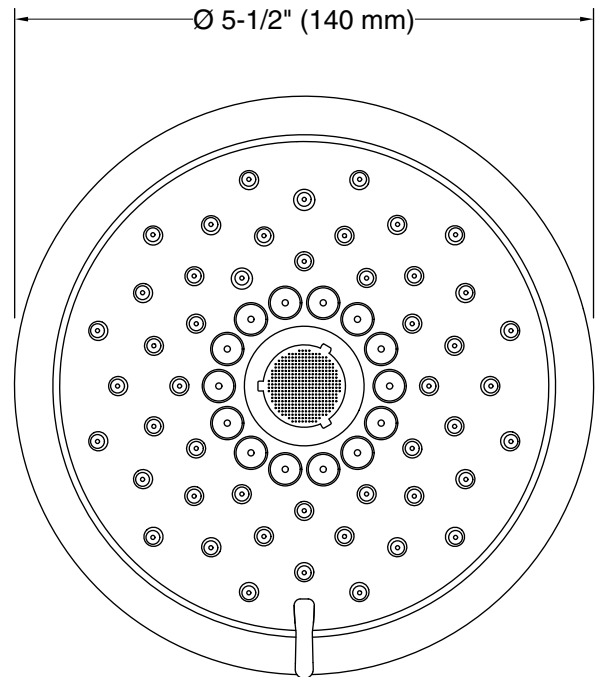

#### Installation

- Shower arm and flange sold separately
- 1/2"-14 NPT connection.
- Wall-mount

**Technical Information**

All product dimensions are nominal.

**Showerhead/Body Spray:**

Rated maximum flow: 2.5 gal/min (9.5 l/min)

**Notes**

Install this product according to the installation instructions.