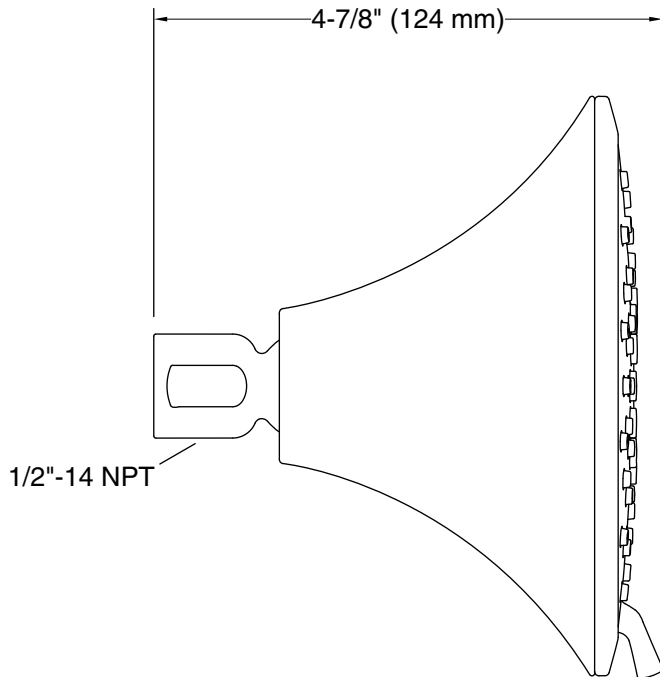

Technical Information

All product dimensions are nominal.

Showerhead/Body Spray:

Rated maximum flow: 2.5 gal/min (9.5 l/min)

Notes

Install this product according to the installation instructions.