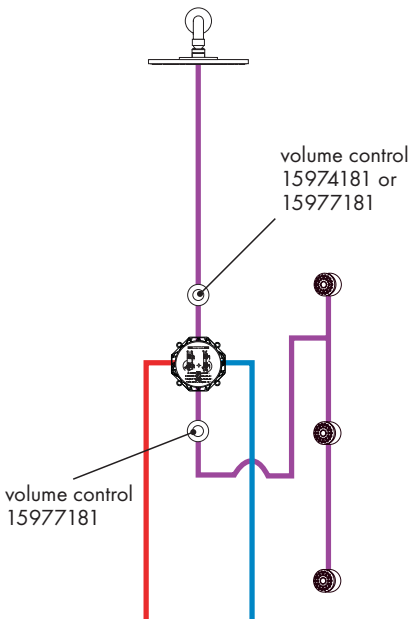

## Tub/Shower

**Axor Thermostatic Mixer  
One-function Shower**

**Two-function Shower**

**Axor Thermostatic Mixer  
Two-function Shower**

**Tub/Shower**

Do not use  
a diverter  
spout.

## Axor Thermostatic Mixer Tub/Shower

Do not use a diverter spout.