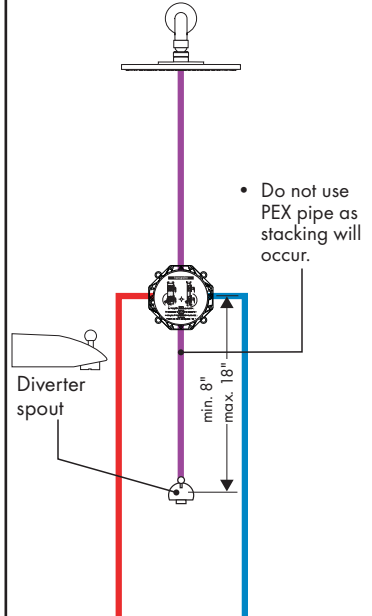

Tub/Shower