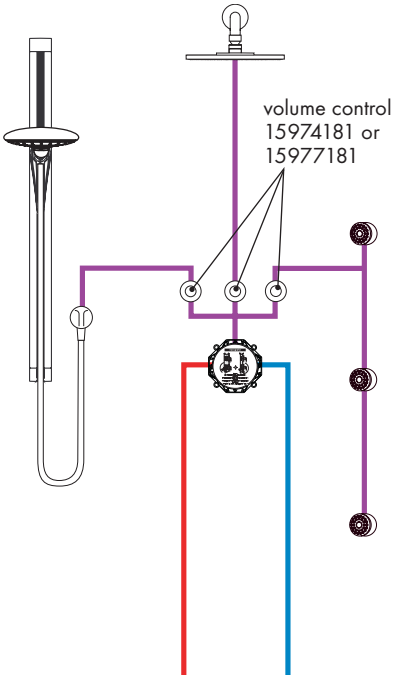

Axor Thermostatic Mixer Three-function Shower