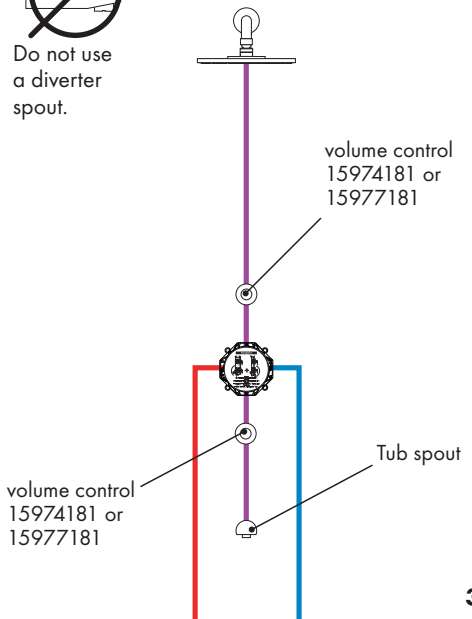

## Tub/Shower

Do not use a diverter spout.

## Two-function Shower

## Tub/Shower

**Axor Thermostatic Mixer  
One-function Shower**

**Two-function Shower**

**Axor Thermostatic Mixer  
Two-function Shower**

**Tub/Shower**

Do not use  
a diverter  
spout.

## Axor Thermostatic Mixer Tub/Shower

Do not use a diverter spout.