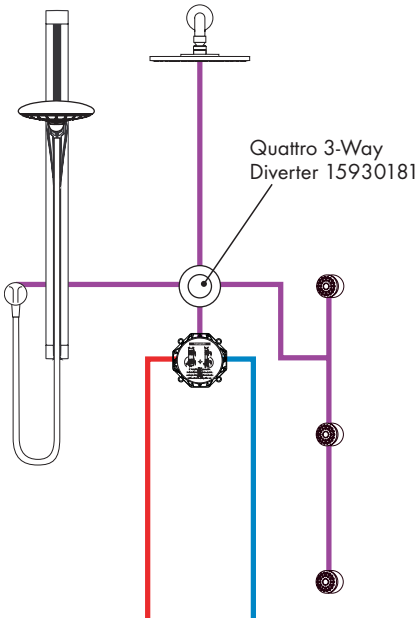

Three-function Shower