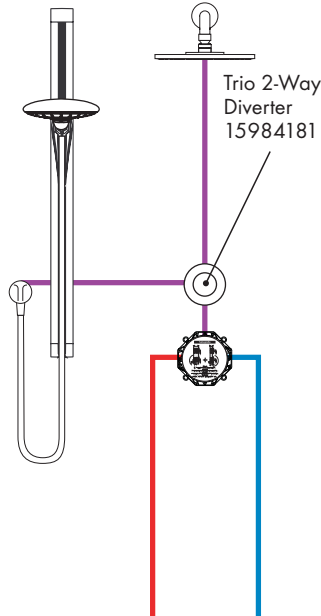

## Tub/Shower

Do not use a diverter spout.

# Hansgrohe Pressure Balance Valve

## Tub/Shower

**Axor Thermostatic Mixer  
One-function Shower**

**Two-function Shower**

**Axor Thermostatic Mixer  
Two-function Shower**

**Tub/Shower**

Do not use  
a diverter  
spout.

## Axor Thermostatic Mixer Tub/Shower

Do not use a diverter spout.