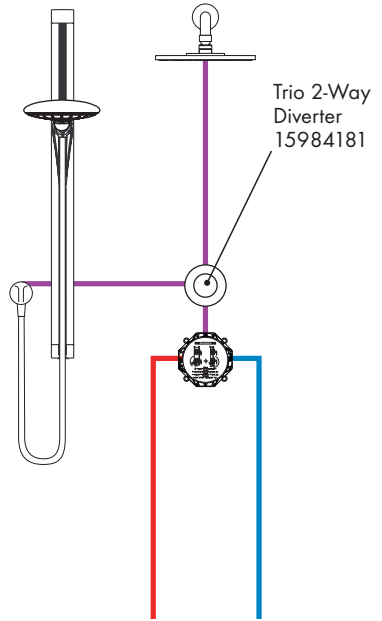

# Hansgrohe Thermostat with Shut Off Valve

## One-function Shower

## Two-function Shower

## Axor Thermostatic Mixer Tub/Shower

Do not use a diverter spout.