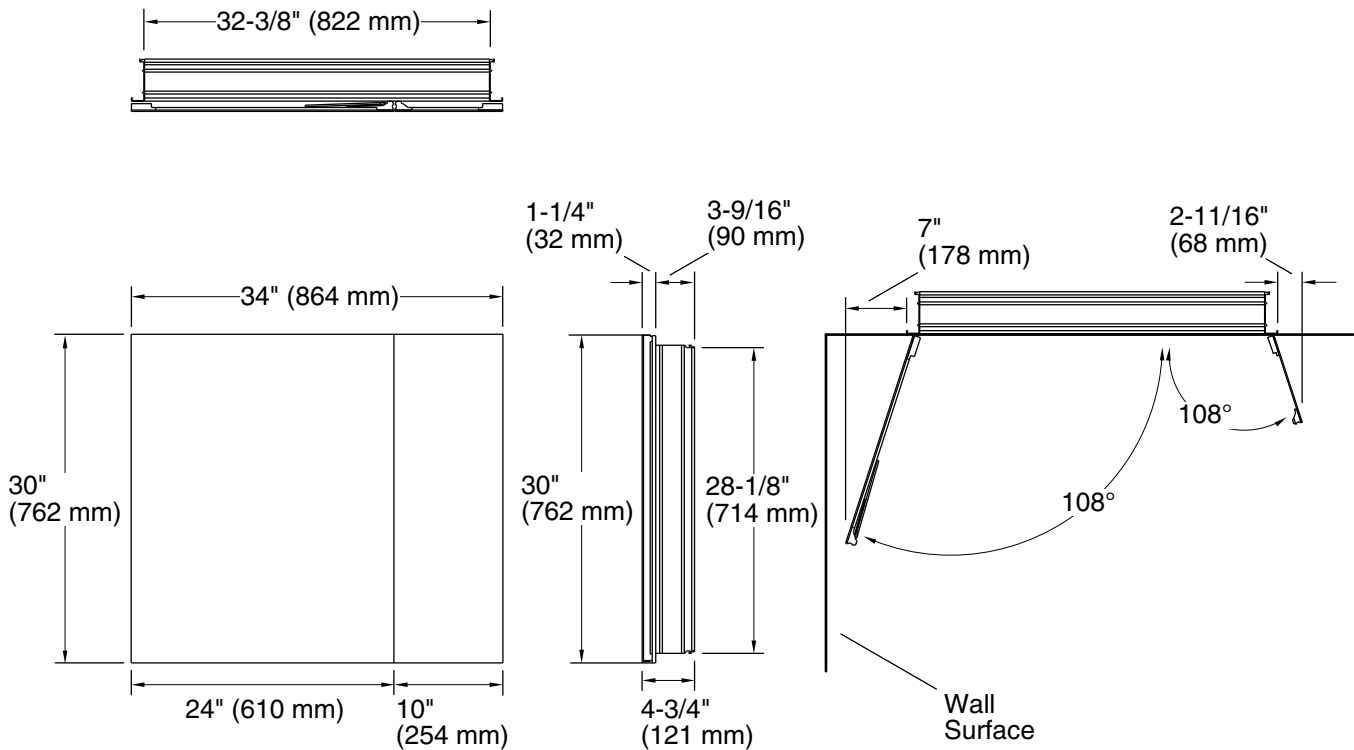

## Required Products/Accessories

K-99012 30" mirrored side kit for medicine cabinet

## Technical Information

All product dimensions are nominal.