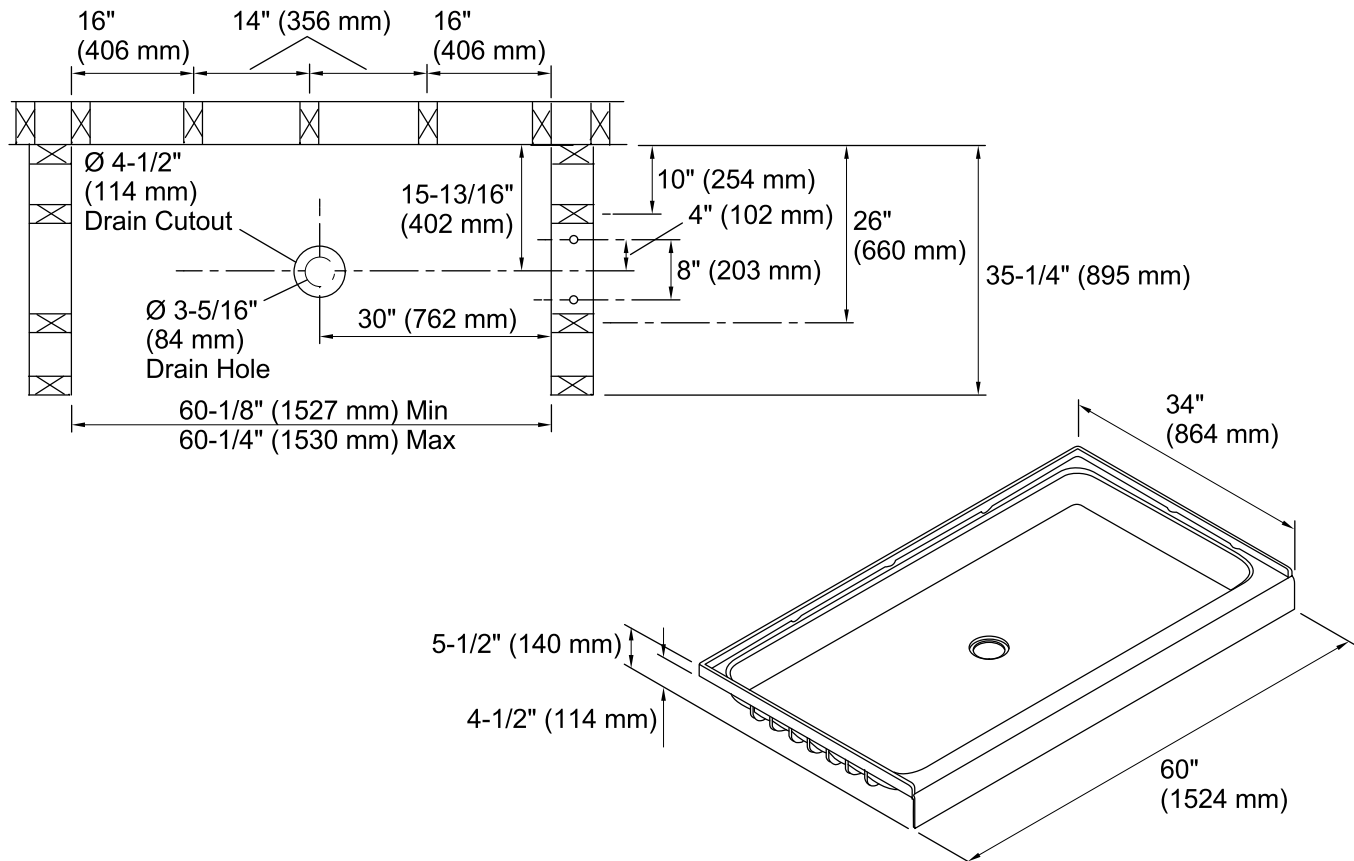

Ensemble™

60" Shower Base

72131100

Features

- Durable high gloss finish.
- 60" (1524 mm) x 34" (864 mm) x 4-1/2" (114 mm) base finished dimensions.

Material

- Compression molded from our exclusive Vikrell® material.

6-13-2016 05:32

Technical Information

All product dimensions are nominal.

Installation: 3-Wall Alcove

Drain location: Center

Minimum flat for door: 3" (76 mm)

Notes

Install this product according to the installation instructions.