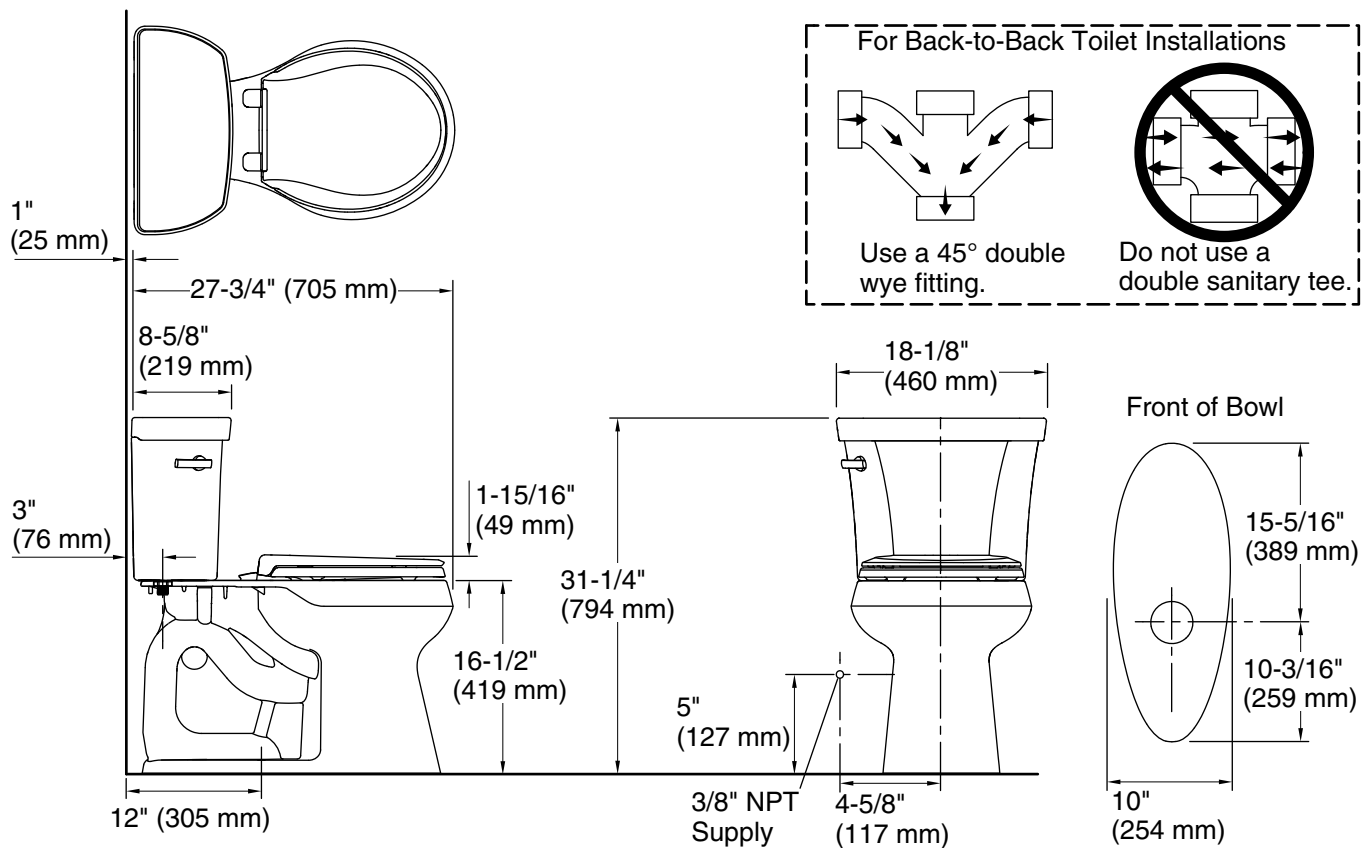

Highline®

Two-piece round-front toilet, 1.28 gpf
K-5481

Features

- Two-piece design
- Round-front bowl offers an ideal solution for smaller bathrooms and powder rooms
- Comfort Height® feature offers chair-height seating that makes sitting down and standing up easier for most adults
- Left-hand Polished Chrome trip lever
- Combination consists of the K-4467 tank and the K-5393 bowl
- Eligible for consumer rebates in some municipalities
- 1.28 gpf (4.8 lpf)
- 2-1/8" (54 mm) fully glazed trapway
- Class Five® canister optimizes the flow out of the tank, harnessing gravity and the natural powerful reducing cascade of water to increase the power and effectiveness of the flush

Installation

- Standard 12" (305 mm) rough-in
- Three-bolt quick-connect installation
- Seat and supply line sold separately

Recommended Products/Accessories

- K-5589 Purefresh® Deodorizing round-front toilet seat
- K-76923 PureWash® M250 Quiet-Close™ round-front toilet seat with antimicrobial agent
- K-5420 Low-Profile Bolt Caps
- K-9379 Trip Lever
- 1023457 Wax Ring/Hardware Kit
- 1265114 Connector Hose
- K-23726 Drain treatment

Included Components

- K-5393 Round-front toilet bowl
- K-4467 Toilet tank, 1.28 gpf

ADA	CSA B651	OBC
------------	-----------------	------------

Codes/Standards

- ASME A112.19.2/CSA B45.1
- DOE - Energy Policy Act 1992
- EPA WaterSense®
- California Energy Commission (CEC)
- ADA
- ICC/ANSI A117.1
- CSA B651
- OBC
- IAPMO Certification

2-12-2024 20:34 - US

Technical Information

All product dimensions are nominal.

Toilet type:	Floor-mount
Waste Outlet:	Floor
Bowl shape:	Round-front
Flush type:	Class Five
Trap passageway:	2-1/8" (54 mm)
Water surface size:	10-1/2" x 8-1/4" (267 mm x 210 mm)
Rim to water surface:	5-3/8" (137 mm)
Rough-in:	12" (305 mm)
Seat-mounting holes:	5-1/2" (140 mm)