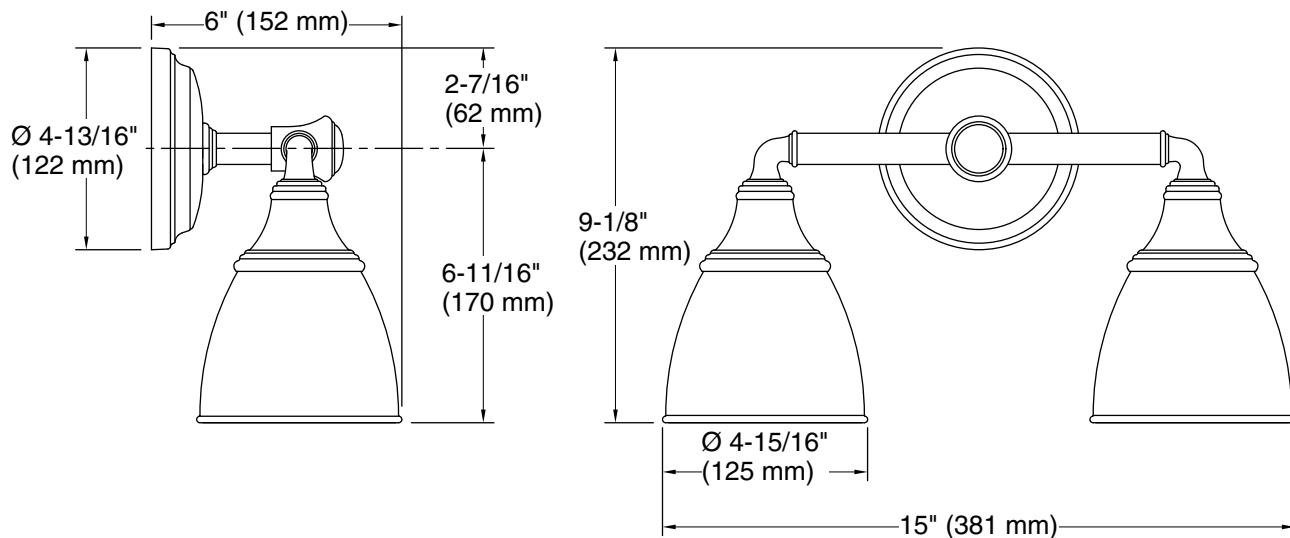

Features

- Frosted-glass shades
- Sconce can be positioned up or down, depending on room setting
- Coordinates with other products in the Devonshire collection
- Includes installation hardware
- Suitable for damp locations, per UL 1598
- Fixture is dimmable when paired with dimmer switch and compatible bulbs

Required Electrical Service

1 A

Technical Information

All product dimensions are nominal.

Material:	Metal, Glass
Number of Lights:	2
Lighting Type:	Socket-based
Number of Shades:	2
Shade Type:	Frosted Glass
Hanging Type:	Non-hanging