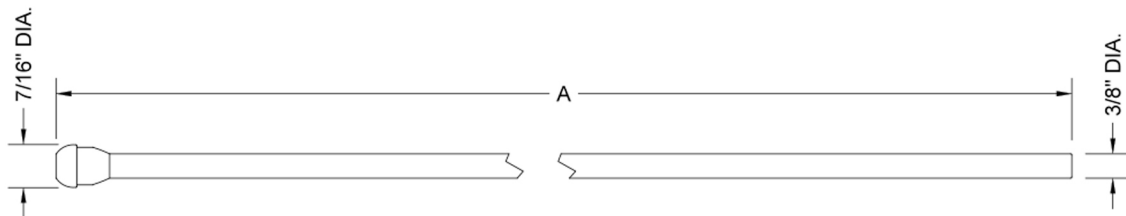

Flexible Smooth Copper 3/8" O.D. x 30" Long Faucet Supply Tube

Model #: 663-

FEATURES:

- Use with 3/8" O.D. supply valves

AVAILABLE FINISHES:

Polished Chrome (PCH)	Satin Chrome (SC)	Bronze Umber (BU)
Satin Nickel (SN)	Pewter (PEW)	Caramel Bronze (CB)
Polished Nickel (PN)	Antique Brass (AB)	Antique Copper (ACU)
Oil-Rubbed Bronze (ORB)	Polished Brass (PB)	Polished Copper (PCU)
Vintage Bronze (VB)	Satin Brass (SB)	Matte Black (MBK)
Black Nickel (BKN)	White (WH)	Satin Cooper (SCU)
Almond (ALD)	Amber (AMB)	Azure Blue (AZB)
Coral (COR)	Mint Green (GRN)	Stone Grey (GRY)
Lilac (LAC)	Light Blue (LBL)	Limon (LIM)
Plum (PLM)	Pink (PNK)	Red (RED)
Graphite (GPH)	Aged Unlacquered Brass (AUB)	

SPECIFICATION DRAWING:

JACLO FAUCET SUPPLY TUBE		
PART. #	DESCRIPTION	A
661-	3/8" OD x 12" FAUCET SUPPLY TUBE	12"
662-	3/8" OD x 20" FAUCET SUPPLY TUBE	20"
663-	3/8" OD x 30" FAUCET SUPPLY TUBE	30"
664-	3/8" OD x 36" FAUCET SUPPLY TUBE	36"