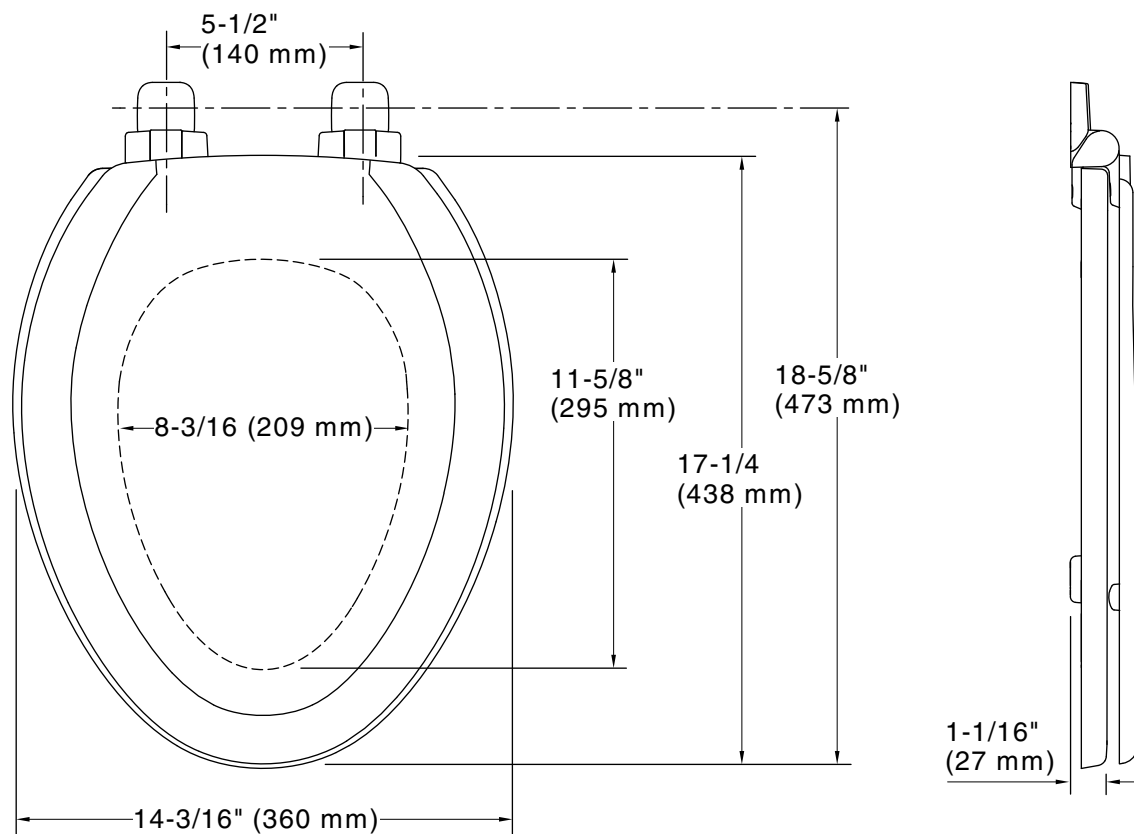

| Color | Code | Description |
|-------|------|-------------|
|-------|------|-------------|

| | | |
|---|----|---------|
|  | 0 | White |
|  | 96 | Biscuit |

Technical Information

All product dimensions are nominal.

Seat shape type: Elongated
Seat front type: Closed-front
Seat-mounting holes: 5-1/2" (140 mm)

Notes

Install this product according to the installation instructions.