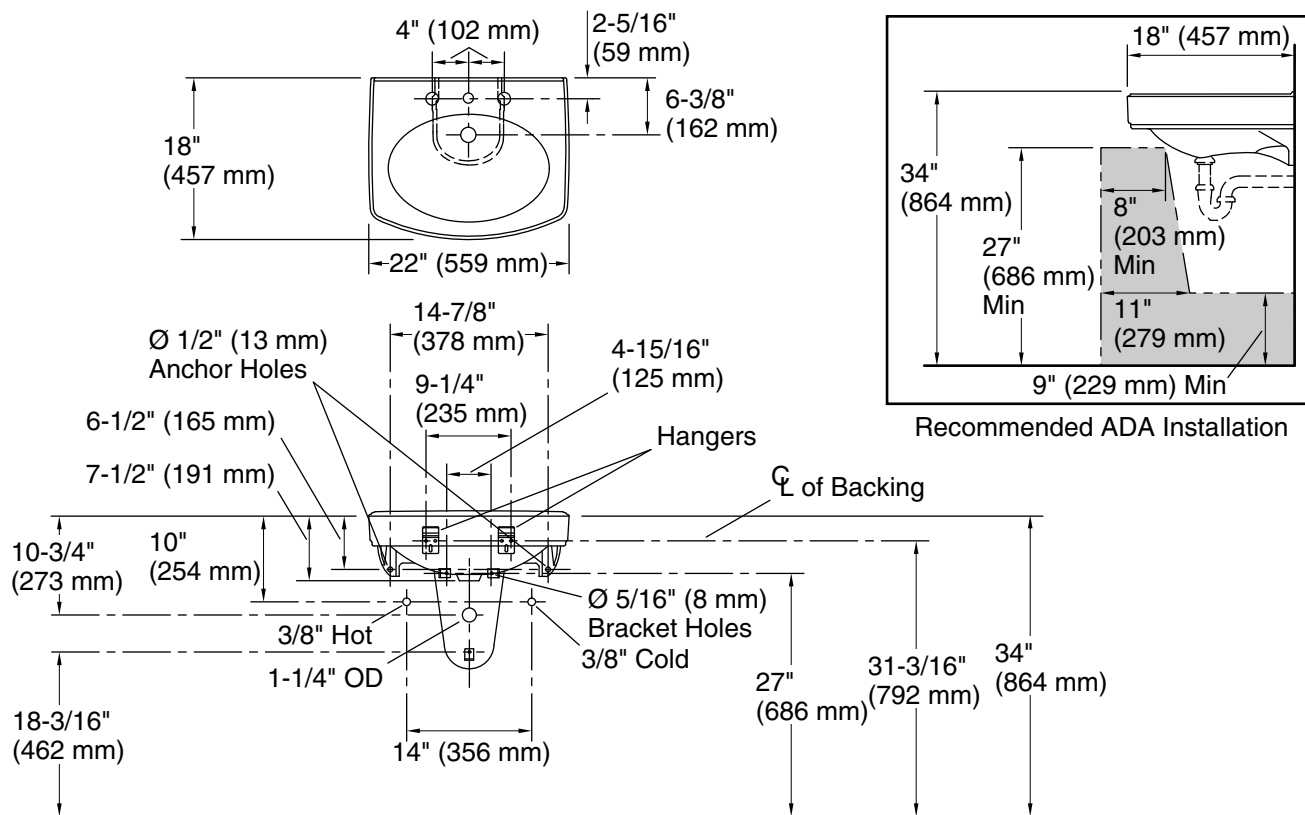

Features

- 8" (203 mm) widespread faucet holes
- Oval basin
- Overflow drain
- Combination consists of the K-2028-8 sink and the K-2057 shroud

Material

- Vitreous china

Installation

- Wall-mount

Recommended Products/Accessories

- K-7605-P Angle Supply with Stop (pair)
- K-8998 P-Trap
- K-23726 Drain treatment
- K-23725 Cast iron cleaner

Included Components

- K-2028-8 22" oval wall-mount bathroom sink
- K-2057 Bathroom Sink Shroud

Color tiles intended for reference only.

Color Code Description

	0	White
---	---	-------

Technical Information

All product dimensions are nominal.

Basin configuration:	Single Bowl
Center(s):	8" (203 mm)
Bowl area (Only):	Length: 18" (457 mm) Width: 12" (305 mm) Water depth: 4" (102 mm)
With overflow:	Yes
Number of deck holes:	3
Faucet hole(s):	1-3/8" (35 mm)
Drain hole:	1-3/4" (44 mm)

Notes

Install this product according to the installation instructions.

Product dimensions are nominal and may vary per ASME A112.19.2 tolerances.

ADA, OBC compliant when installed to the specific requirements of these regulations.