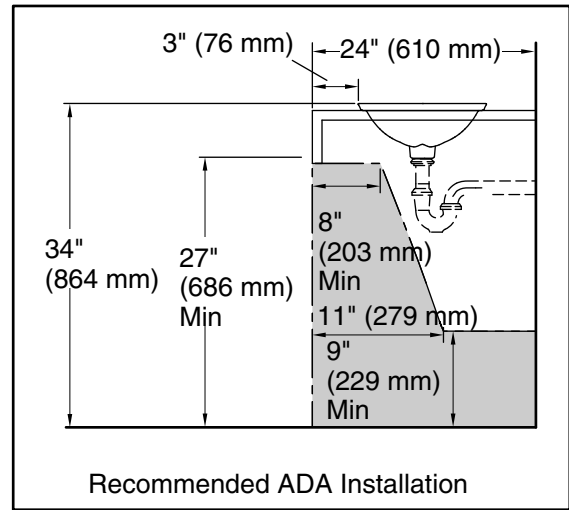

- No faucet holes; requires wall- or counter-mount faucet.
- Vessel.

Recommended Products/Accessories

- K-23726 Drain treatment
- K-23725 Cast iron cleaner

ADA

CSA B651

Codes/Standards

ASME A112.19.2/CSA B45.1

Carillon® Rectangle Wading Pool®

Vessel bathroom sink

K-7799

Technical Information

All product dimensions are nominal.

- Bowl configuration: Single
- Installation: Drop-in, Vessel
- Bowl area (Only): Length: 21-1/8" (536 mm)
Width: 14-9/16" (370 mm)
Bowl depth: 4-1/8" (105 mm)
Water depth: 4-1/8" (105 mm)
- Template: 1242828, required, included