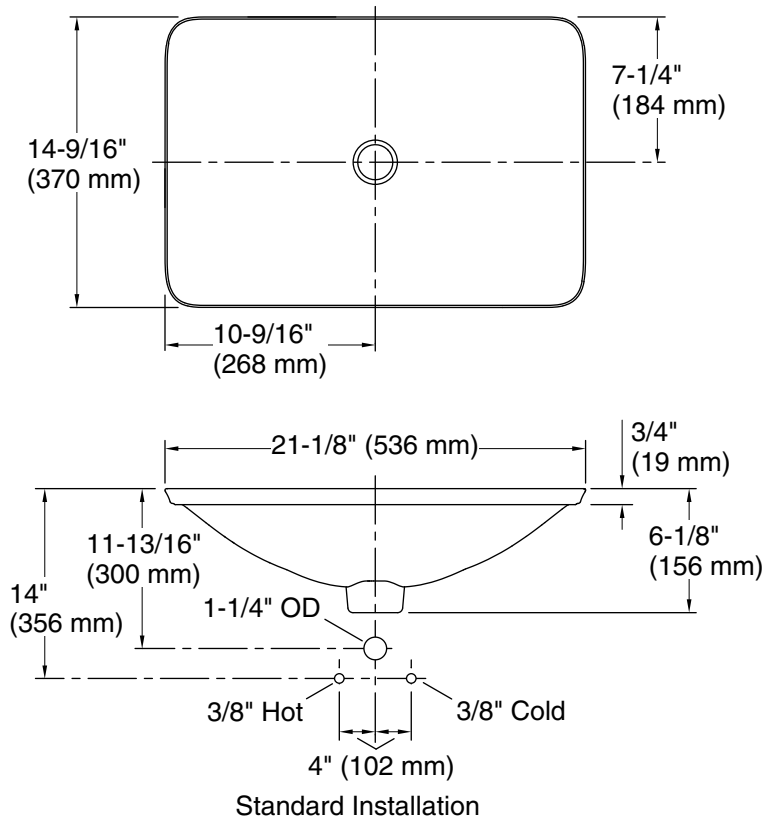

Carillon® Rectangle Wading Pool®

Vessel bathroom sink

K-7799

Technical Information

All product dimensions are nominal.

- Bowl configuration: Single
- Installation: Drop-in, Vessel
- Bowl area (Only): Length: 21-1/8" (536 mm)
Width: 14-9/16" (370 mm)
Bowl depth: 4-1/8" (105 mm)
Water depth: 4-1/8" (105 mm)
- Template: 1242828, required, included