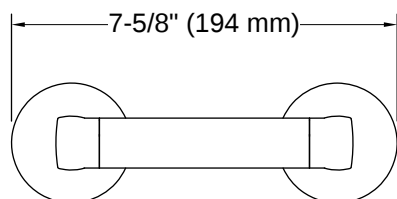

Installation

- Installation template and tools included

Installation Notes

Install this product according to the installation instructions.

CAUTION: Risk of personal injury. Do not install these products in any area where they are likely to be used inadvertently as a grab bar or support bar. These products are not designed or intended for use as a grab bar or support bar.