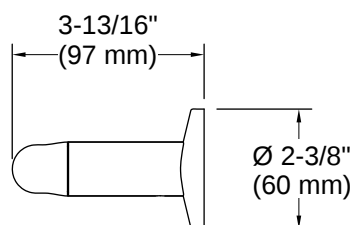

Installation

- Installation template and tools included

Installation Notes

Install this product according to the installation instructions.

CAUTION: Risk of personal injury. Do not install these products in any area where they are likely to be used inadvertently as a grab bar or support bar. These products are not designed or intended for use as a grab bar or support bar.