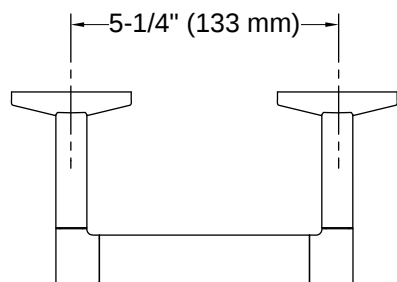

Installation

- Installation template and tools included

Installation Notes

Install this product according to the installation instructions.

CAUTION: Risk of personal injury. Do not install these products in any area where they are likely to be used inadvertently as a grab bar or support bar. These products are not designed or intended for use as a grab bar or support bar.