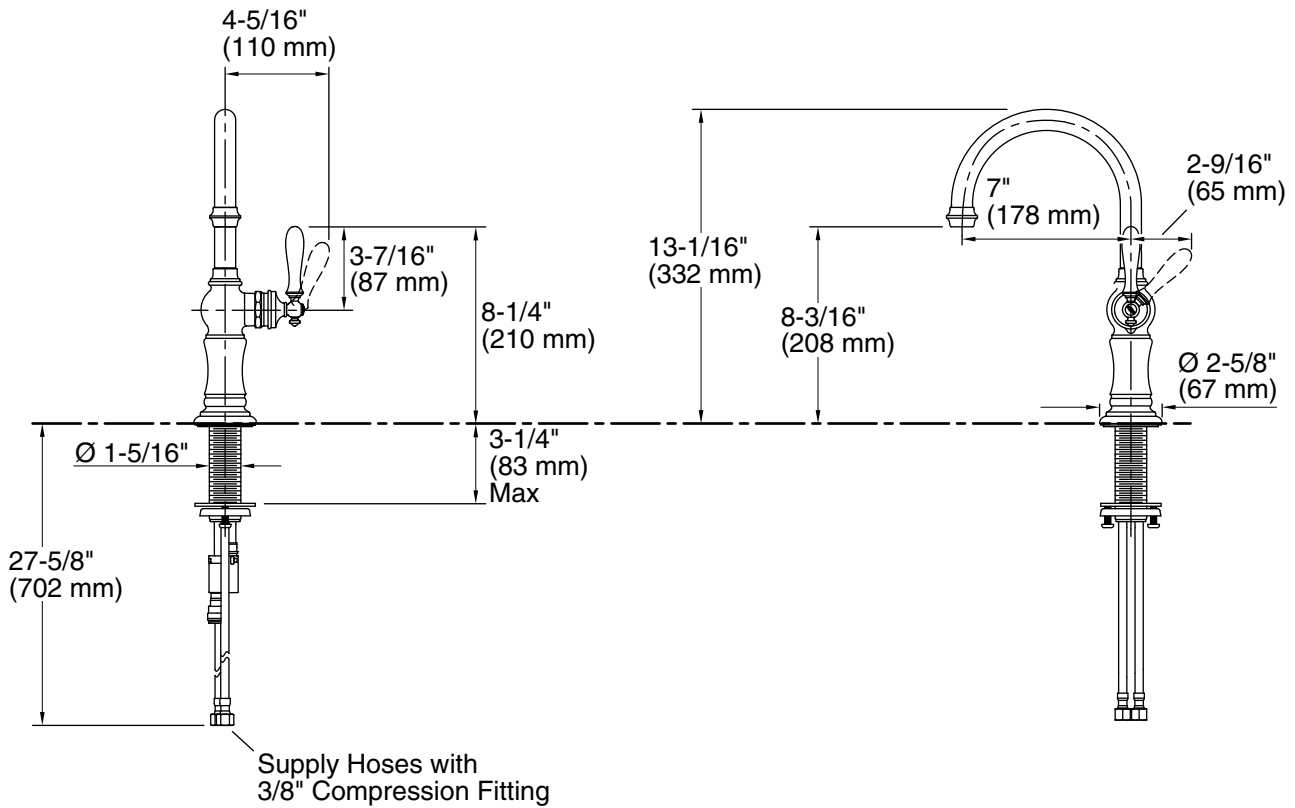

Features

- High-arch spout with 360° spout rotation offers superior clearance for filling pots and cleaning
- KOHLER® ceramic disc valves exceed industry longevity standards for a lifetime of durable performance
- Single lever handle is simple to use and makes adjusting water temperature easy
- Temperature memory allows faucet to be turned on and off at the temperature set during prior usage
- 1.5 gpm (5.7 lpm) maximum flow rate at 60 psi (4.14 bar)

Installation

- Flexible connections for easy installation

Adapters, Rough-in and Extension Kits

1012715 Range: 3-1/4" (83 mm) - 5-3/8" (137 mm)

Recommended Products/Accessories

1054432 1.5 GPM (5.7 l/min) Aerator Kit
K-77685 Single-Cartridge Water Filtration System
K-77686 Double-Cartridge Water Filtration System
K-77687 single replacement filter cartridge
K-77688 Replacement Filter Cartridges, Two-Pack
K-23723 Faucet cleaner

Technical Information

All product dimensions are nominal.

Spout:

Spout reach: 7" (178 mm)

Notes

Install this product according to the installation guide.

ADA, CSA B651 compliant when installed to the specific requirements of these regulations.