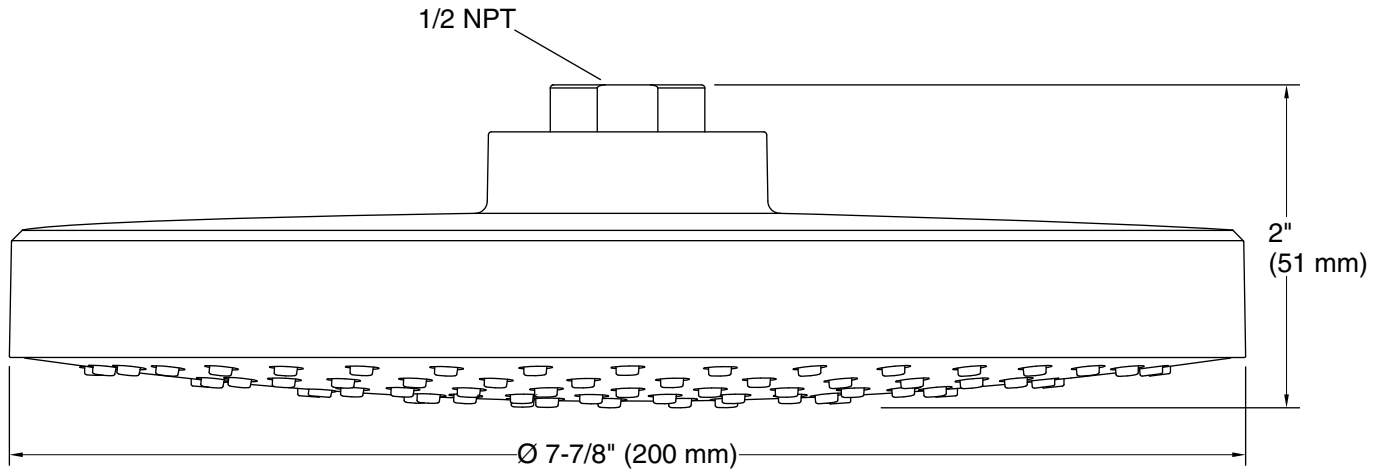

Technical Information

All product dimensions are nominal.

Showerhead/Body Spray:

Rated maximum flow: 2.5 gal/min (9.5 l/min)

Pressure: 45 psi (3.1 bar)

Notes

Install this product according to the installation instructions.