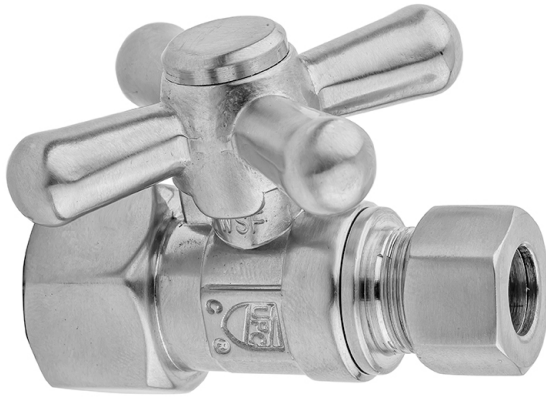

Quarter Turn Straight Pattern 1/2" IPS x 3/8" O.D. Supply Valve with Standard Cross Handle

Model #: 619-

FEATURES:

- Straight pattern IPS x 3/8" O.D. quarter turn ball valve
- 1/2" IPS inlet x 3/8" O.D. outlet
- All brass body and stem

AVAILABLE FINISHES:

Polished Chrome (PCH)	Satin Chrome (SC)	Bronze Umber (BU)
Satin Nickel (SN)	Pewter (PEW)	Caramel Bronze (CB)
Polished Nickel (PN)	Antique Brass (AB)	Antique Copper (ACU)
Oil-Rubbed Bronze (ORB)	Polished Brass (PB)	Polished Copper (PCU)
Vintage Bronze (VB)	Satin Brass (SB)	Matte Black (MBK)
Satin Gold (SG)	Polished Gold (PG)	Black Nickel (BKN)
White (WH)	Unlacquered Brass (ULB)	Satin Cooper (SCU)
Almond (ALD)	Amber (AMB)	Azure Blue (AZB)
Coral (COR)	Mint Green (GRN)	Stone Grey (GRY)
Lilac (LAC)	Light Blue (LBL)	Limon (LIM)
Plum (PLM)	Pink (PNK)	Red (RED)
Graphite (GPH)	Aged Unlacquered Brass (AUB)	