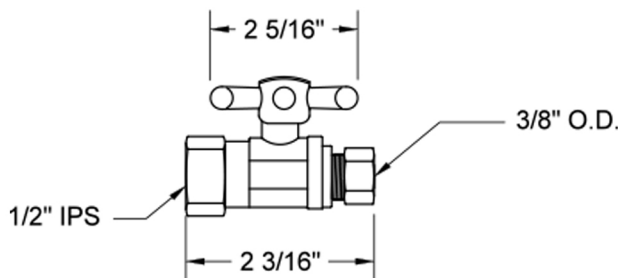

Quarter Turn Straight Pattern 1/2" IPS x 3/8" O.D. Supply Valve with Standard Cross Handle

Model #: 619-

FEATURES:

- Straight pattern IPS x 3/8" O.D. quarter turn ball valve
- 1/2" IPS inlet x 3/8" O.D. outlet
- All brass body and stem

AVAILABLE FINISHES:

Polished Chrome (PCH)	Satin Chrome (SC)	Bronze Umber (BU)
Satin Nickel (SN)	Pewter (PEW)	Caramel Bronze (CB)
Polished Nickel (PN)	Antique Brass (AB)	Antique Copper (ACU)
Oil-Rubbed Bronze (ORB)	Polished Brass (PB)	Polished Copper (PCU)
Vintage Bronze (VB)	Satin Brass (SB)	Matte Black (MBK)
Satin Gold (SG)	Polished Gold (PG)	Black Nickel (BKN)
White (WH)	Unlacquered Brass (ULB)	Satin Cooper (SCU)
Almond (ALD)	Amber (AMB)	Azure Blue (AZB)
Coral (COR)	Mint Green (GRN)	Stone Grey (GRY)
Lilac (LAC)	Light Blue (LBL)	Limon (LIM)
Plum (PLM)	Pink (PNK)	Red (RED)
Graphite (GPH)	Aged Unlacquered Brass (AUB)	

SPECIFICATION DRAWING:

AVAILABLE HANDLES:

COMPLIANCES:

Complies with: ASME A112.18.1-2012/CSA B125.1-12