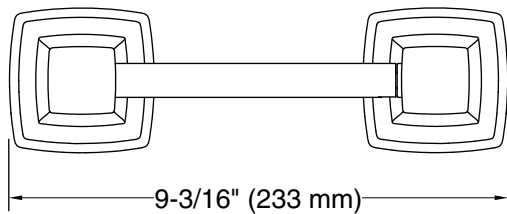

Technical Information

All product dimensions are nominal.

Installation Type: Wall-mount

Material: Zinc