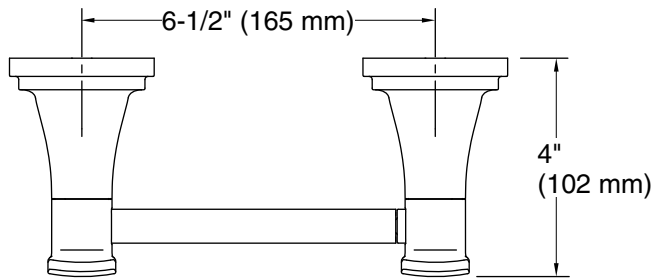

Technical Information

All product dimensions are nominal.

Installation Type: Wall-mount

Material: Zinc