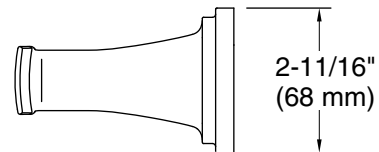

Technical Information

All product dimensions are nominal.

Installation Type: Wall-mount

Material: Zinc