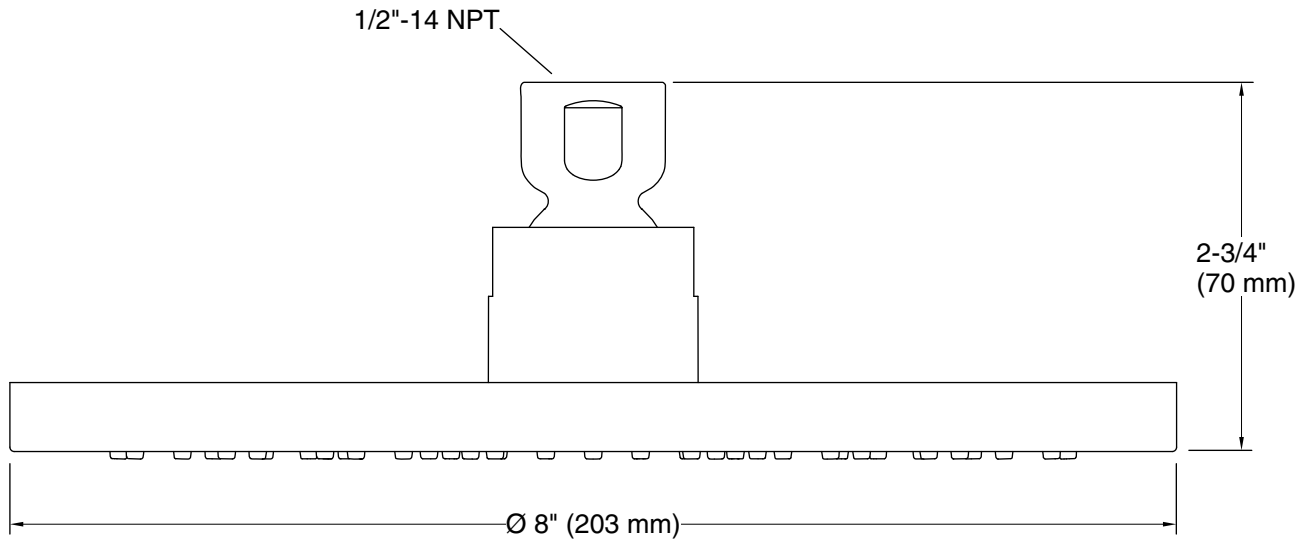

**Technical Information**

All product dimensions are nominal.

**Showerhead/Body Spray:**

Rated maximum flow: 2.5 gal/min (9.5 l/min)

**Notes**

Install this product according to the installation guide.