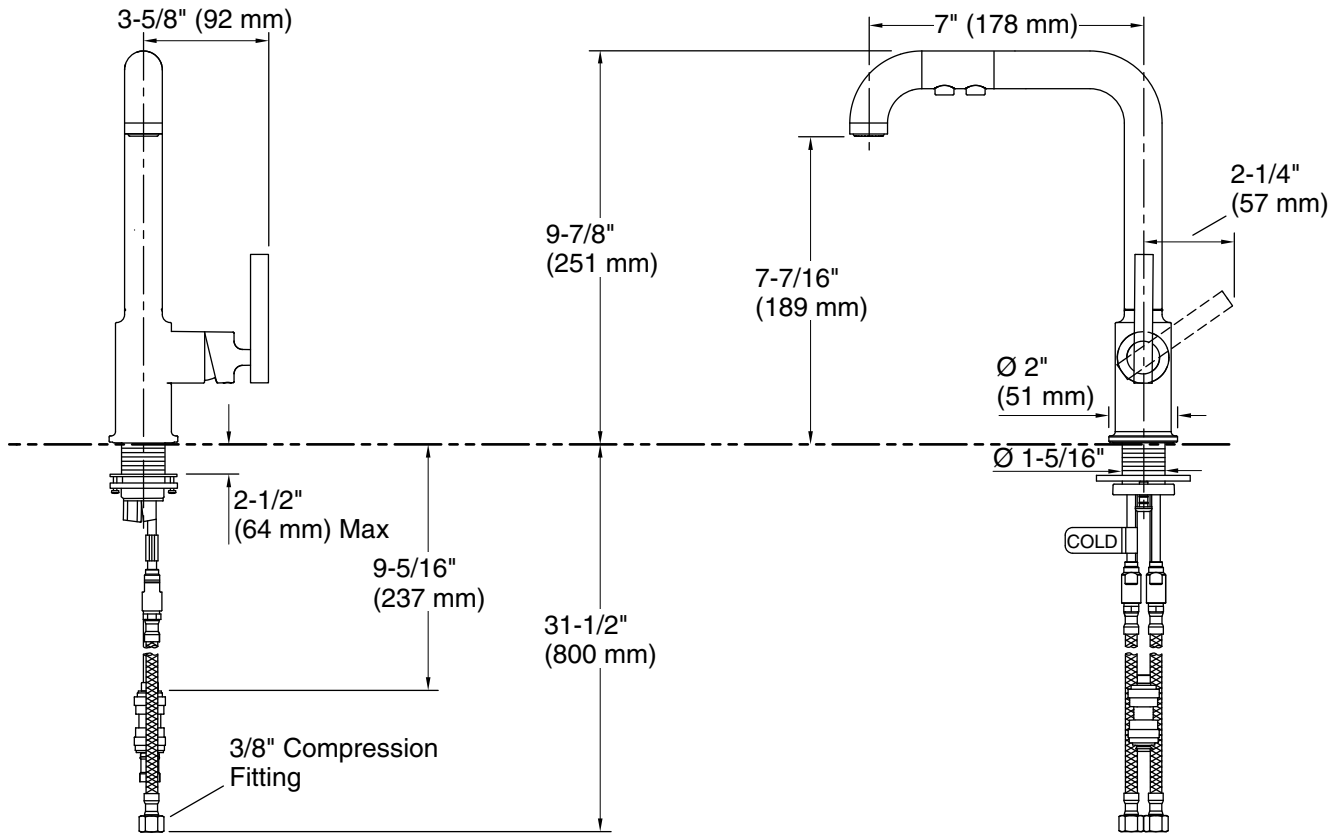

### Technical Information

All product dimensions are nominal.

Faucet flow rate: 1.5 gal/min (5.7 l/min)

### Spout:

Spout reach: 7" (178 mm)