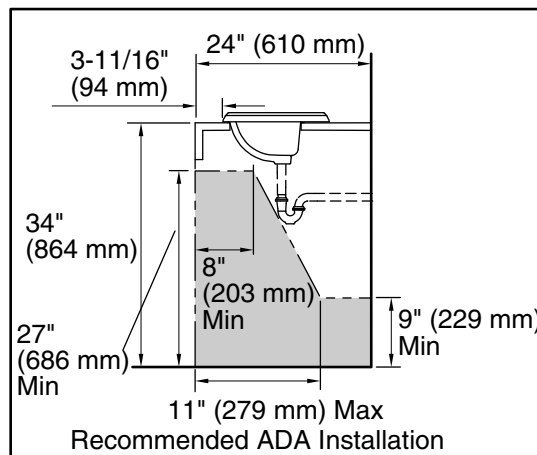

For the most current Specification Sheet, go to www.kohler.com USA or www.kohler.ca Canada

9-29-2025 21:54 - US/CA

Technical Information

All product dimensions are nominal.

Basin configuration:	Single Bowl
Center(s):	8" (203 mm)
Bowl area (Only):	Length: 17" (432 mm) Width: 10" (254 mm) Water depth: 5" (127 mm)
With overflow:	Yes
Number of deck holes:	3
Faucet hole(s):	1-3/8" (35 mm)
Drain hole:	1-3/4" (44 mm)
Template:	1003676, required, included