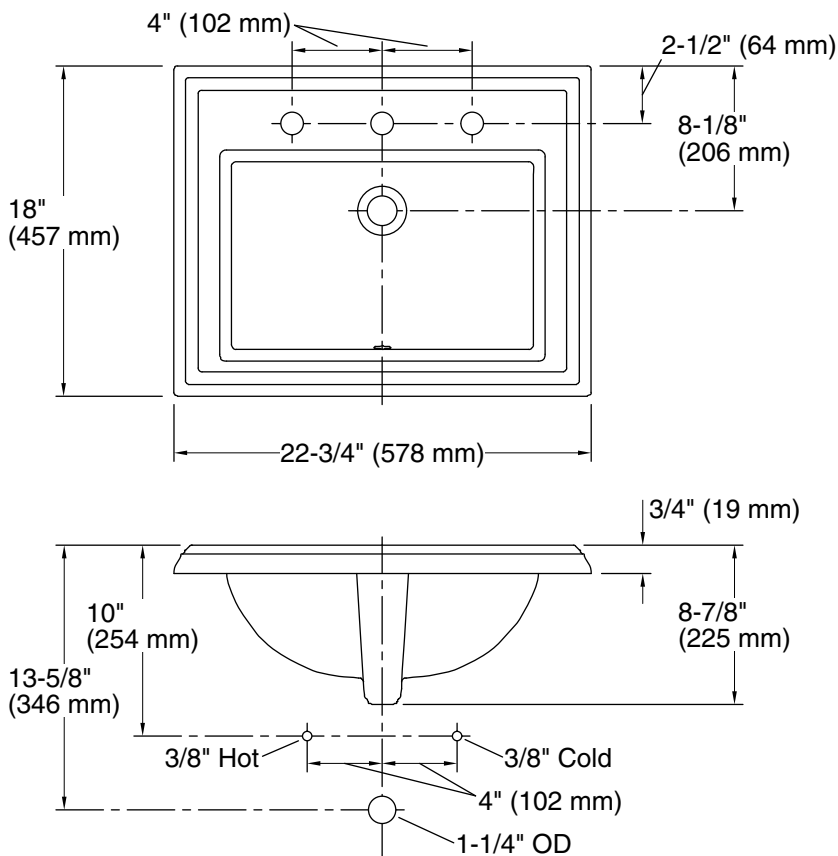

Memoirs® Stately
 22-3/4" rectangular drop-in bathroom sink
K-2337-8

Features

- 8" (203 mm) widespread faucet holes
- Elegant rectangular basin
- Overflow drain
- Coordinates with other products in the Memoirs collection

For the most current Specification Sheet, go to www.kohler.com USA or www.kohler.ca Canada

9-29-2025 21:54 - US/CA

Technical Information

All product dimensions are nominal.

Basin configuration:	Single Bowl
Center(s):	8" (203 mm)
Bowl area (Only):	Length: 17" (432 mm) Width: 10" (254 mm) Water depth: 5" (127 mm)
With overflow:	Yes
Number of deck holes:	3
Faucet hole(s):	1-3/8" (35 mm)
Drain hole:	1-3/4" (44 mm)
Template:	1003676, required, included