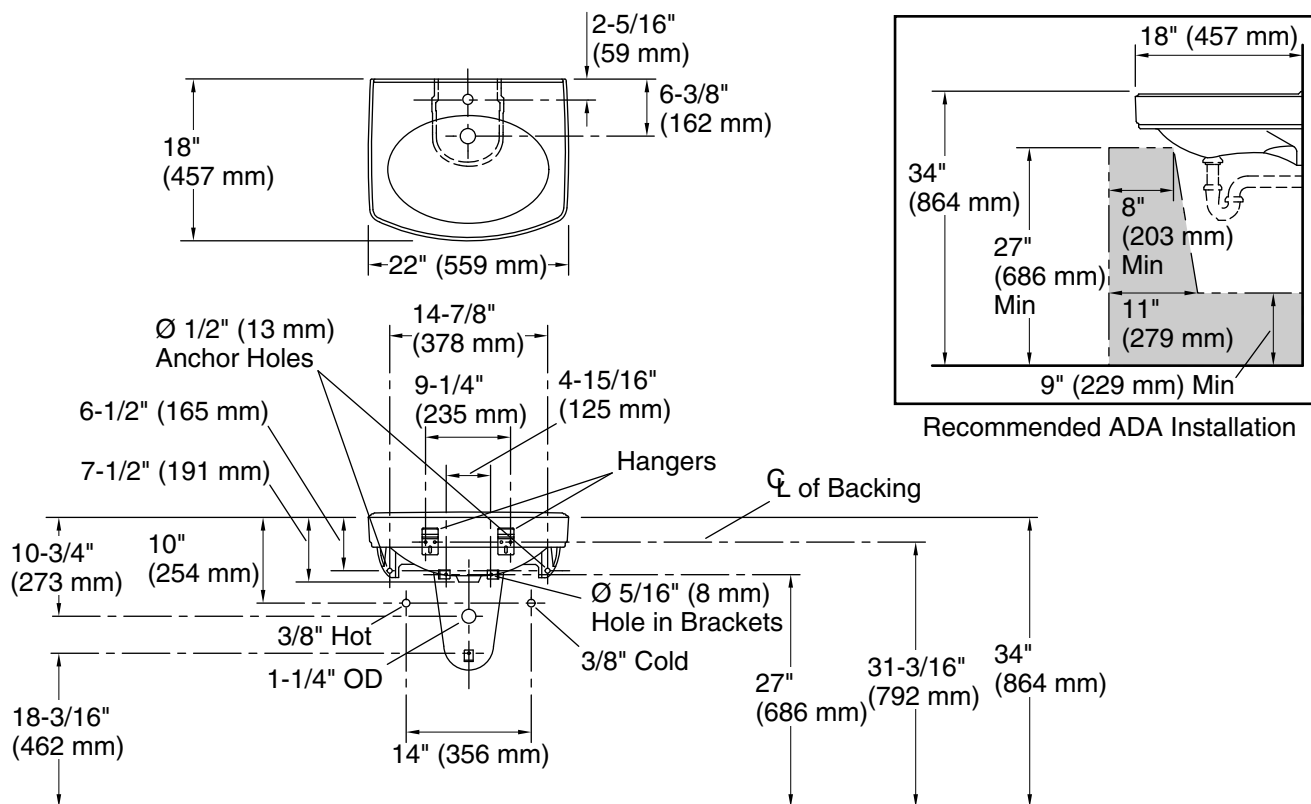

Pinoir®

22" oval wall-mount bathroom sink
K-2035-1

Features

- Single faucet hole
- Oval basin
- Overflow drain
- Combination consists of the K-2028-1 basin and the K-2057 shroud

Material

- Vitreous china

Installation

Color tiles intended for reference only.

Color Code Description

	0	White
---	---	-------

Technical Information

All product dimensions are nominal.

Basin configuration:	Single Bowl
Bowl area (Only):	Length: 18" (457 mm) Width: 12" (305 mm) Water depth: 4" (102 mm)
With overflow:	Yes
Number of deck holes:	1
Faucet hole(s):	1-3/8" (35 mm)
Drain hole:	1-3/4" (44 mm)

Notes

Install this product according to the installation instructions.

Product dimensions are nominal and may vary per ASME A112.19.2 tolerances.

ADA, OBC compliant when installed to the specific requirements of these regulations.